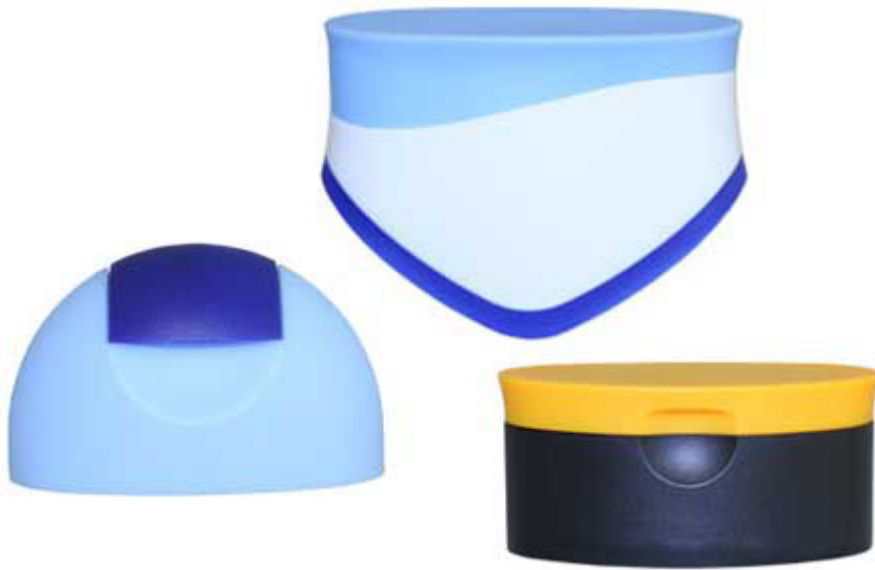

This content has been provided by www.webpackaging.com

SHB-PACKAGING
Stolle Health and Beauty

SHB GmbH

OVERCAP

SCREW-ON-CLOSURE

SNAP-ON-CLOSURE

[Click here to visit this online at WEBpackaging](http://www.webpackaging.com)