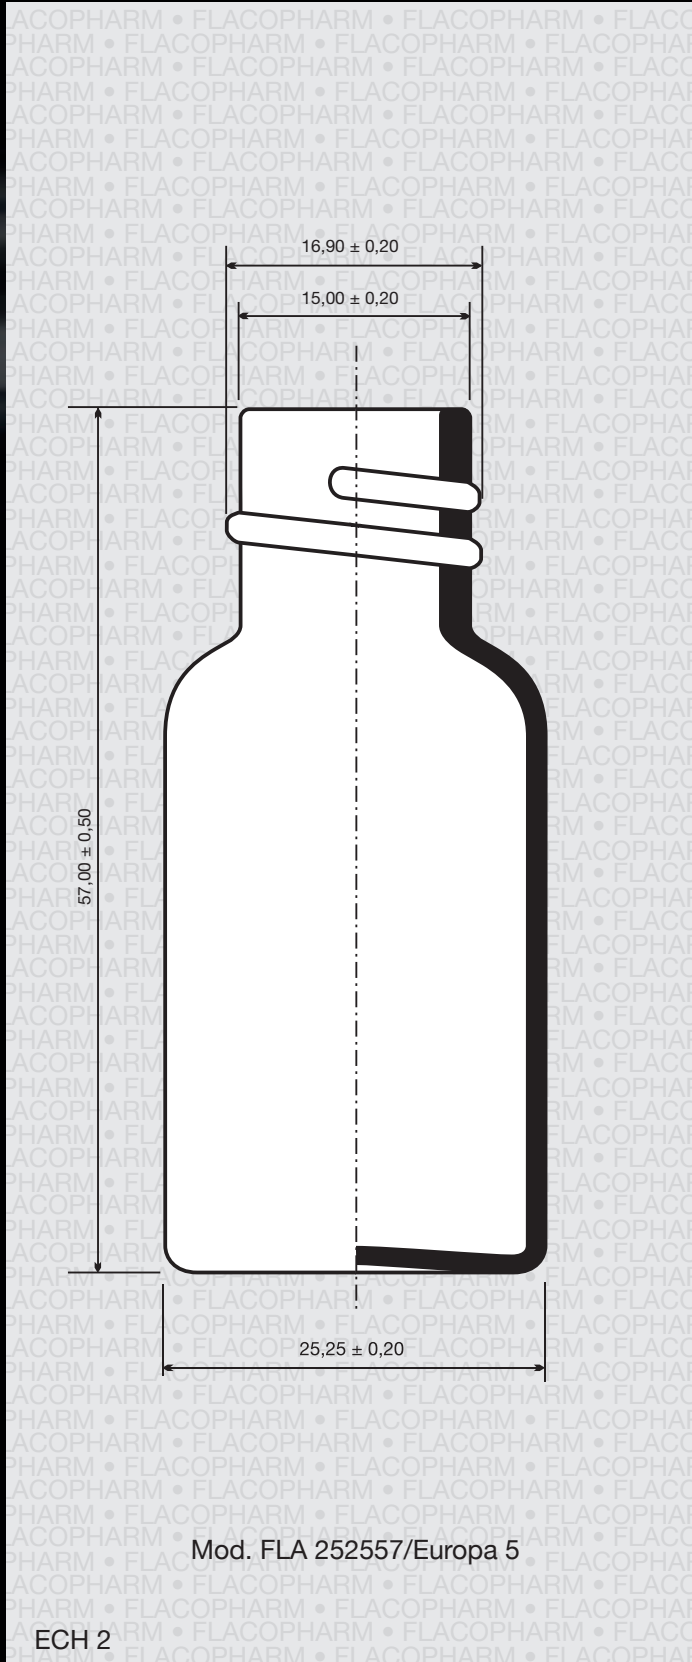

Mod. 9 - Family PERFUME / OIL / COSMETIC

BOTTLE SCREW NECK

Material	Sodo glass	
Type of neck	Europa 1 to 5 neck	
Caps	Screw pump	
Capacity	mini 5,0 ml	maxi 90,0 ml
Diameter	mini 11,25 mm	maxi 35,00 mm
Height	mini 40,00 mm	maxi 200,00 mm

DECO AREA /
SURFACE
DECORABLE
MAXI
74 x 17 mm

Mod. FLA 252557 Europa 5