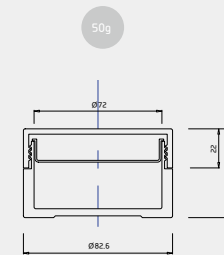

J-1 SERIES

Powder

CSJ 50-PWD

- Materials
- Cap : PMMA/ABS
- Container : PMMA or PS
- Lid : LDPE
- Volume : Powder 50g, Cream 150g
- Components : 4pcs
- Referred Items : Powder

CSJ 30-PWD

- Materials
- Cap : PMMA/ABS
- Container : PMMA or PS
- Lid : LDPE
- Volume : Powder 30g, Cream 100g
- Components : 4pcs
- Referred Items : Powder

CSJ 10-PWD

- Materials
- Cap : ABS
- Container : PMMA
- Lid : LDPE
- Volume : 10g
- Components : 3pcs
- Referred Items : Powder