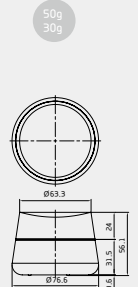

Q SERIES

Toner & Emulsion

CSQ 150-P

- Materials
- Cap : PETG
- Container : PETG
- Shoulder : ABS
- Volume : 130ml
- Components : 4pcs
- Referred Items : Toner & Emulsion

Dispenser Pump

CSQ 50-P

- Materials
- Cap : PETG
- Container : PETG
- Shoulder : ABS
- Volume : 50ml
- Components : 4pcs
- Referred Items : Serum

Cream

CSQ 50-C

- Materials
- Cap : ABS/PP
- Container : PMMA/PP
- Lid : LLDPE
- Volume : 30g or 50g
- Components : 5pcs
- Referred Items : Cream