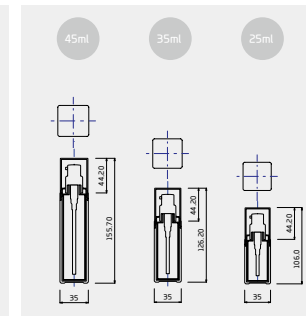

B SERIES

Toner & Emulsion (Screw type & Pump type)

CSB 140-S

- Materials
- Cap : PMMA/PP
- Container : PMMA/PETG
- Shoulder : ABS
- Plug : LDPE
- Volume : 120ml or 140ml
- Components : 6pcs
- Referred Items : Toner & Emulsion

CSB 140-P

- Materials
- Cap : PETG
- Container : PMMA/PETG
- Shoulder : ABS
- Volume : 140ml
- Components : 5pcs
- Referred Items : Toner & Emulsion

Cream

CSB 50-C

- Materials
- Cap : PMMA/PP
- Container : PMMA/PP
- Shoulder : ABS
- Lid : LLDPE
- Volume : 50g
- Components : 6pcs
- Referred Items : Cream

CSB 30-C

- Materials
- Cap : PMMA/PP
- Container : PMMA/PP
- Shoulder : ABS
- Lid : LLDPE
- Volume : 15g or 30g
- Components : 6pcs
- Referred Items : Cream

Dispenser Pump

CSB 45-P

- Materials
- Cap : PETG
- Container : PMMA/PETG
- Shoulder : ABS
- Volume : 45ml
- Components : 5pcs
- Referred Items : Serum

CSB 35-P

- Materials
- Cap : PETG
- Container : PMMA/PETG
- Shoulder : ABS
- Volume : 35ml
- Components : 5pcs
- Referred Items : Serum

CSB 25-P

- Materials
- Cap : PETG
- Container : PMMA/PETG
- Shoulder : ABS
- Volume : 25ml
- Components : 5pcs
- Referred Items : Serum