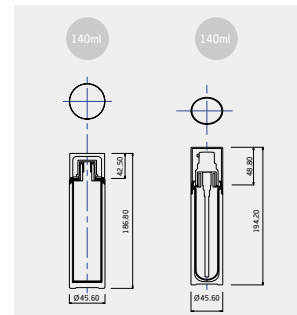

D SERIES

Toner & Emulsion (Screw type & Pump type)

1. **CSD 140-S**
2. Materials
   - Cap : PMMA/PP
   - Container : PMMA/PETG
   - Shoulder : ABS
   - Plug : LDPE
   - Volume : 140ml
   - Components : 6pcs
   - Referred Items : Toner & Emulsion

1. **CSD 140-P**
2. Materials
   - Cap : PETG
   - Container : PMMA/PETG
   - Shoulder : ABS
   - Volume : 140ml
   - Components : 5pcs
   - Referred Items : Toner & Emulsion

Cream

1. **CSD 50-C**
2. Materials
   - Cap : PMMA/PP
   - Container : PMMA/PP
   - Shoulder : ABS
   - Lid : LLDPE
   - Volume : 50g
   - Components : 6pcs
   - Referred Items : Cream

1. **CSD 30-C**
2. Materials
   - Cap : PMMA/PP
   - Container : PMMA/PP
   - Shoulder : ABS
   - Lid : LLDPE
   - Volume : 30g
   - Components : 6pcs
   - Referred Items : Cream

Dispenser Pump

1. **CSD 45-P**
2. Materials
   - Cap : PETG
   - Container : PMMA/PETG
   - Shoulder : ABS
   - Volume : 45ml
   - Components : 5pcs
   - Referred Items : Serum

1. **CSD 35-P**
2. Materials
   - Cap : PETG
   - Container : PMMA/PETG
   - Shoulder : ABS
   - Volume : 35ml
   - Components : 5pcs
   - Referred Items : Serum

1. **CSD 25-P**
2. Materials
   - Cap : PETG
   - Container : PMMA/PETG
   - Shoulder : ABS
   - Volume : 25ml
   - Components : 5pcs
   - Referred Items : Serum