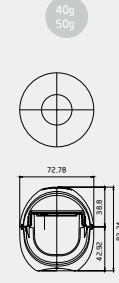

P SERIES

Toner & Emulsion

CSP 130-P

- Materials
- Cap : PMMA/ABS
- Container : PETG
- Shoulder : ABS
- Volume : 130ml
- Components : 4pcs
- Referred Items : Toner & Emulsion

Dispenser Pump

CSP 40-P

- Materials
- Cap : PMMA/ABS
- Container : PMMA/ABS/PETG
- Shoulder : ABS
- Volume : 40ml
- Components : 6pcs
- Referred Items : Serum

Cream

CSP 40-C

- Materials
- Cap : PMMA/ABS/PP
- Container : PMMA/ABS/PP
- LID : LLDPE
- Volume : 40g or 50g
- Components : 7pcs
- Referred Items : Cream