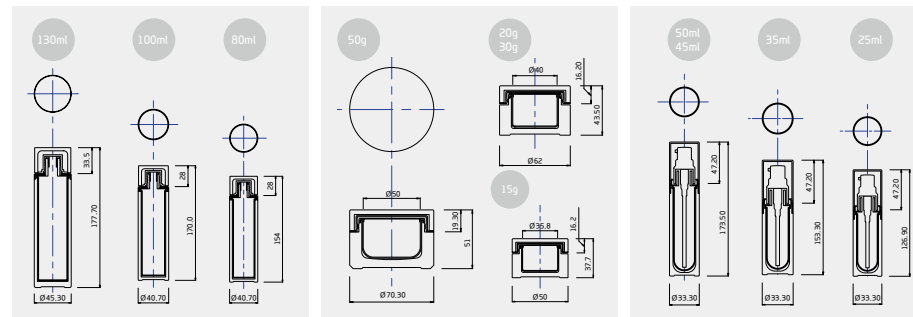

CSC 130-S
130ml

CSC 100-S
100ml

CSC 80-S
80ml

CSCD 50-C
50g

CSCD 30-C
20g, 30g

CSC 15-C
15g

CSC 50-P
50ml, 45ml

CSC 35-P
35ml

CSC 25-P
25ml