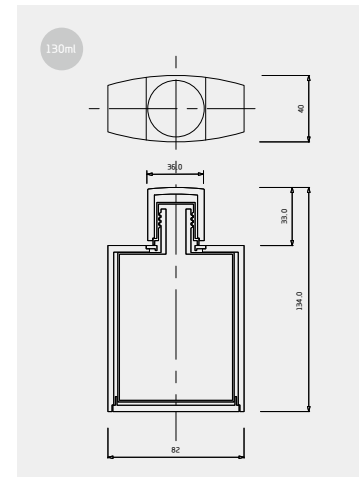

I SERIES

Toner & Emulsion

CSI 130-S

- Materials
- Cap : PMMA/ABS
- Container : PMMA/PETG
- Shoulder : ABS
- Plug : LDPE
- Volume : 130ml
- Components : 6pcs
- Referred Items : Toner & Emulsion