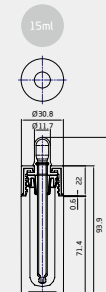

S SERIES

Spoid

CSS 15-SP

- Materials
- Cap : PETG / ABS
- Container : PETG / LDPE
- Pipe : Glass
- Volume : 15ml
- Components : 5pcs
- Referred Items : Essence

Stick

CSS 20-SUN

- Materials
- Cap : PP
- Container : PP
- Base : ABS / POM
- Volume : 20ml
- Components : 4pcs
- Referred Items : Make-up Stick