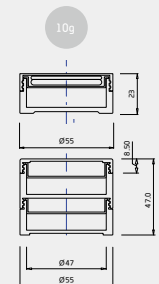

J-1 SERIES

Powder

CSJ 50-PWD

- Materials
- Cap : PMMA/ABS
- Container : PMMA or PS
- Lid : LDPE
- Volume : Powder 50g, Cream 150g
- Components : 4pcs
- Referred Items : Powder

CSJ 30-PWD

- Materials
- Cap : PMMA/ABS
- Container : PMMA or PS
- Lid : LDPE
- Volume : Powder 30g, Cream 100g
- Components : 4pcs
- Referred Items : Powder

CSJ 10-PWD

- Materials
- Cap : ABS
- Container : PMMA
- Lid : LDPE
- Volume : 10g
- Components : 3pcs
- Referred Items : Powder