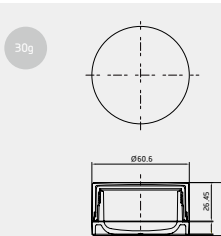

M SERIES

N SERIES

Compact

CSM 12-J

- Materials
- Decorating Plate : PETG
- Outer Case : ABS
- Cover : PETG
- Magnet Type
- Volume : 12g
- Components : 6pcs
- Referred Items : Compact

CSM 12-C

- Materials
- Outer Case : ABS
- Cover : PETG
- Magnet Type
- Volume : 12g
- Components : 5pcs
- Referred Items : Compact

Cream

CSN 50-C

- Materials
- Outer Cap : PETG
- Inner Cap : PP
- Jar : PP
- Lid : LLDPE
- Volume : 50g
- Components : 4pcs
- Referred Items : Cream

CSN 30-C

- Materials
- Outer Cap : PETG
- Inner Cap : PP
- Jar : PP
- Lid : LLDPE
- Volume : 30g
- Components : 4pcs
- Referred Items : Cream