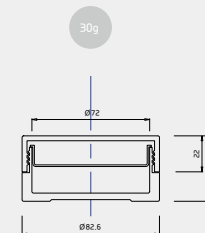

J-1 SERIES

Powder

CSJ 50-PWD

- Materials
- Cap : PMMA/ABS
- Container : PMMA or PS
- Lid : LDPE
- Volume : Powder 50g, Cream 150g
- Components : 4pcs
- Referred Items : Powder

CSJ 30-PWD

- Materials
- Cap : PMMA/ABS
- Container : PMMA or PS
- Lid : LDPE
- Volume : Powder 30g, Cream 100g
- Components : 4pcs
- Referred Items : Powder

CSJ 10-PWD

- Materials
- Cap : ABS
- Container : PMMA
- Lid : LDPE
- Volume : 10g
- Components : 3pcs
- Referred Items : Powder