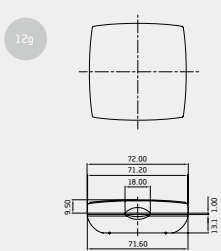

M SERIES

N SERIES

Compact

CSM 12-J

- Materials
- Decorating Plate : PETG
- Outer Case : ABS
- Cover : PETG
- Magnet Type
- Volume : 12g
- Components : 6pcs
- Referred Items : Compact

CSM 12-C

- Materials
- Outer Case : ABS
- Cover : PETG
- Magnet Type
- Volume : 12g
- Components : 5pcs
- Referred Items : Compact

Cream

CSN 50-C

- Materials
- Outer Cap : PETG
- Inner Cap : PP
- Jar : PP
- Lid : LLDPE
- Volume : 50g
- Components : 4pcs
- Referred Items : Cream

CSN 30-C

- Materials
- Outer Cap : PETG
- Inner Cap : PP
- Jar : PP
- Lid : LLDPE
- Volume : 30g
- Components : 4pcs
- Referred Items : Cream