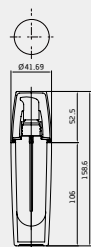

L-1 SERIES

Toner & Emulsion

CSL 130-P

- Materials
- Cap : PETG
- Container : PMMA/PETG
- Pump : PP/AL
- Volume : 130ml
- Components : 5pcs
- Referred Items : Toner & Emulsion

130ml

Cream

CSL 50-C

- Materials
- Cap : PMMA/ABS/PP
- Container : PMMA/PP
- Lid : LLDPE
- Volume : 30g or 50g
- Components : 6pcs
- Referred Items : Cream

CSL 30-O
15g, 30g

50g

30g
15g

CSL 30-C

- Materials
- Cap : PMMA/ABS/PP
- Container : PMMA/PP
- Lid : LLDPE
- Volume : 15g or 30g
- Components : 6pcs
- Referred Items : Cream

Dispenser Pump

CSL 50-P

- Materials
- Cap : PETG
- Container : PMMA/PETG
- Pump : PP/AL
- Volume : 50ml
- Components : 5pcs
- Referred Items : Serum

50ml

30ml