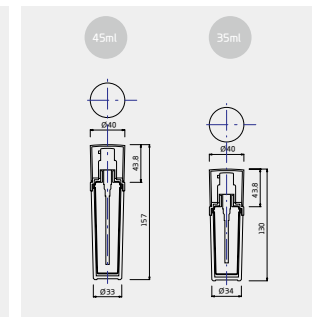

CSE 130-Y
130ml

CSE 50-Y
50g

CSE 30-Y
30g

CSE 45-Y
45ml

CSE 35-Y
35ml

Toner & Emulsion (Screw type)

CSF 130-S

- Materials
- Cap : PMMA/ABS
- Container : PMMA/PETG
- Shoulder : ABS
- Plug : LDPE
- Volume : 130ml
- Components : 6pcs
- Referred Items : Toner & Emulsion