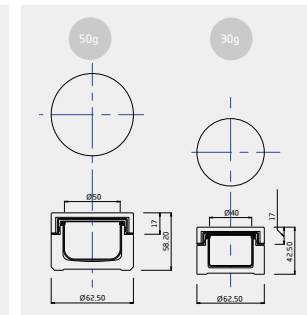

D SERIES

Toner & Emulsion (Screw type & Pump type)

1. **CSD 140-S**
2. Materials
   - Cap : PMMA/PP
   - Container : PMMA/PETG
   - Shoulder : ABS
   - Plug : LDPE
   - Volume : 140ml
   - Components : 6pcs
   - Referred Items : Toner & Emulsion

1. **CSD 140-P**
2. Materials
   - Cap : PETG
   - Container : PMMA/PETG
   - Shoulder : ABS
   - Volume : 140ml
   - Components : 5pcs
   - Referred Items : Toner & Emulsion

Cream

1. **CSD 50-C**
2. Materials
   - Cap : PMMA/PP
   - Container : PMMA/PP
   - Shoulder : ABS
   - Lid : LLDPE
   - Volume : 50g
   - Components : 6pcs
   - Referred Items : Cream

1. **CSD 30-C**
2. Materials
   - Cap : PMMA/PP
   - Container : PMMA/PP
   - Shoulder : ABS
   - Lid : LLDPE
   - Volume : 30g
   - Components : 6pcs
   - Referred Items : Cream

Dispenser Pump

1. **CSD 45-P**
2. Materials
   - Cap : PETG
   - Container : PMMA/PETG
   - Shoulder : ABS
   - Volume : 45ml
   - Components : 5pcs
   - Referred Items : Serum

1. **CSD 35-P**
2. Materials
   - Cap : PETG
   - Container : PMMA/PETG
   - Shoulder : ABS
   - Volume : 35ml
   - Components : 5pcs
   - Referred Items : Serum

1. **CSD 25-P**
2. Materials
   - Cap : PETG
   - Container : PMMA/PETG
   - Shoulder : ABS
   - Volume : 25ml
   - Components : 5pcs
   - Referred Items : Serum