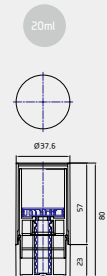

S SERIES

Spoid

CSS 15-SP

- Materials
- Cap : PETG / ABS
- Container : PETG / LDPE
- Pipe : Glass
- Volume : 15ml
- Components : 5pcs
- Referred Items : Essence

Stick

CSS 20-SUN

- Materials
- Cap : PP
- Container : PP
- Base : ABS / POM
- Volume : 20ml
- Components : 4pcs
- Referred Items : Make-up Stick