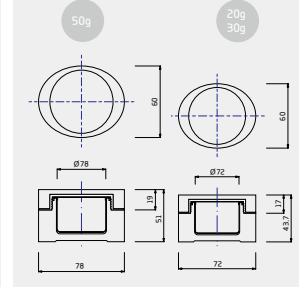

CSF 30-C

- Materials
- Cap : PMMA/ABS
- Container : PMMA/PP
- Lid : LLDPE
- Volume : 20g or 30g
- Components : 5pcs
- Referred Items : Cream

CSF 130-S
130ml

CSF 50-C
50g

CSF 30-C
20g, 30g

CSF 45-P
45ml

F-2 SERIES