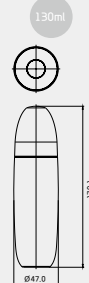

P SERIES

Toner & Emulsion

CSP 130-P

- Materials
- Cap : PMMA/ABS
- Container : PETG
- Shoulder : ABS
- Volume : 130ml
- Components : 4pcs
- Referred Items : Toner & Emulsion

Dispenser Pump

CSP 40-P

- Materials
- Cap : PMMA/ABS
- Container : PMMA/ABS/PETG
- Shoulder : ABS
- Volume : 40ml
- Components : 6pcs
- Referred Items : Serum

Cream

CSP 40-C

- Materials
- Cap : PMMA/ABS/PP
- Container : PMMA/ABS/PP
- LID : LLDPE
- Volume : 40g or 50g
- Components : 7pcs
- Referred Items : Cream