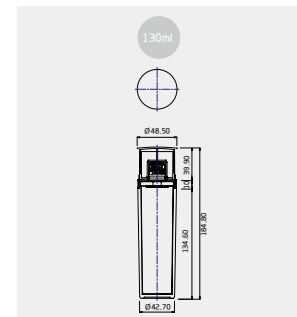

CSE 130-Y
130ml

CSE 50-Y
50g

CSE 30-Y
30g

CSE 45-Y
45ml

CSE 35-Y
35ml

Toner & Emulsion (Screw type)

CSF 130-S

- Materials
- Cap : PMMA/ABS
- Container : PMMA/PETG
- Shoulder : ABS
- Plug : LDPE
- Volume : 130ml
- Components : 6pcs
- Referred Items : Toner & Emulsion