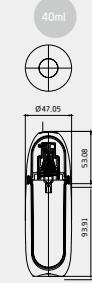

CSP 130-P
130ml

Dispenser Pump

CSP 40-P

- Materials
- Cap : PMMA/ABS
- Container : PMMA/ABS/PETG
- Shoulder : ABS
- Volume : 40ml
- Components : 6pcs
- Referred Items : Serum

CSP 40-P
40ml

Cream

CSP 40-C

- Materials
- Cap : PMMA/ABS/PP
- Container : PMMA/ABS/PP
- LID : LLDPE
- Volume : 40g or 50g
- Components : 7pcs
- Referred Items : Cream