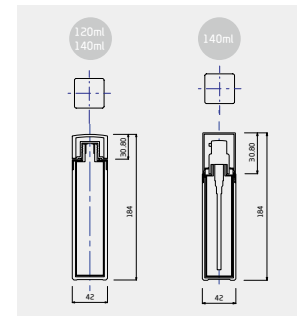

B SERIES

Toner & Emulsion (Screw type & Pump type)

CSB 140-S

- Materials
- Cap : PMMA/PP
- Container : PMMA/PETG
- Shoulder : ABS
- Plug : LDPE
- Volume : 120ml or 140ml
- Components : 6pcs
- Referred Items : Toner & Emulsion

CSB 140-P

- Materials
- Cap : PETG
- Container : PMMA/PETG
- Shoulder : ABS
- Volume : 140ml
- Components : 5pcs
- Referred Items : Toner & Emulsion

Cream

CSB 50-C

- Materials
- Cap : PMMA/PP
- Container : PMMA/PP
- Shoulder : ABS
- Lid : LLDPE
- Volume : 50g
- Components : 6pcs
- Referred Items : Cream

CSB 30-C

- Materials
- Cap : PMMA/PP
- Container : PMMA/PP
- Shoulder : ABS
- Lid : LLDPE
- Volume : 15g or 30g
- Components : 6pcs
- Referred Items : Cream

Dispenser Pump

CSB 45-P

- Materials
- Cap : PETG
- Container : PMMA/PETG
- Shoulder : ABS
- Volume : 45ml
- Components : 5pcs
- Referred Items : Serum

CSB 35-P

- Materials
- Cap : PETG
- Container : PMMA/PETG
- Shoulder : ABS
- Volume : 35ml
- Components : 5pcs
- Referred Items : Serum

CSB 25-P

- Materials
- Cap : PETG
- Container : PMMA/PETG
- Shoulder : ABS
- Volume : 25ml
- Components : 5pcs
- Referred Items : Serum