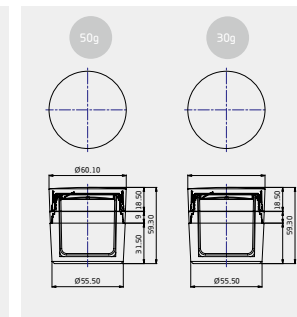

CSE 130-Y
130ml

CSE 50-Y
50g

CSE 30-Y
30g

CSE 45-Y
45ml

CSE 35-Y
35ml

Toner & Emulsion (Screw type)

CSF 130-S

- Materials
- Cap : PMMA/ABS
- Container : PMMA/PETG
- Shoulder : ABS
- Plug : LDPE
- Volume : 130ml
- Components : 6pcs
- Referred Items : Toner & Emulsion