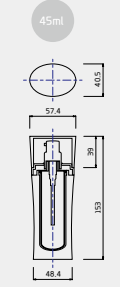

CSF 30-C

- Materials
- Cap : PMMA/ABS
- Container : PMMA/PP
- Lid : LLDPE
- Volume : 20g or 30g
- Components : 5pcs
- Referred Items : Cream

CSF 130-S
130ml

CSF 50-C
50g

CSF 30-C
20g, 30g

CSF 45-P
45ml

F-2 SERIES