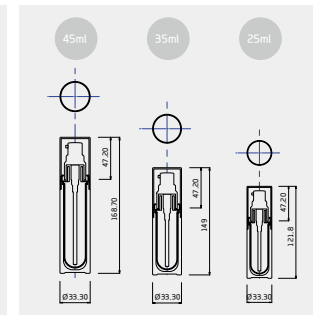

D SERIES

Toner & Emulsion (Screw type & Pump type)

1. **CSD 140-S**
2. Materials
   - Cap : PMMA/PP
   - Container : PMMA/PETG
   - Shoulder : ABS
   - Plug : LDPE
   - Volume : 140ml
   - Components : 6pcs
   - Referred Items : Toner & Emulsion

1. **CSD 140-P**
2. Materials
   - Cap : PETG
   - Container : PMMA/PETG
   - Shoulder : ABS
   - Volume : 140ml
   - Components : 5pcs
   - Referred Items : Toner & Emulsion

Cream

1. **CSD 50-C**
2. Materials
   - Cap : PMMA/PP
   - Container : PMMA/PP
   - Shoulder : ABS
   - Lid : LLDPE
   - Volume : 50g
   - Components : 6pcs
   - Referred Items : Cream

1. **CSD 30-C**
2. Materials
   - Cap : PMMA/PP
   - Container : PMMA/PP
   - Shoulder : ABS
   - Lid : LLDPE
   - Volume : 30g
   - Components : 6pcs
   - Referred Items : Cream

Dispenser Pump

1. **CSD 45-P**
2. Materials
   - Cap : PETG
   - Container : PMMA/PETG
   - Shoulder : ABS
   - Volume : 45ml
   - Components : 5pcs
   - Referred Items : Serum

1. **CSD 35-P**
2. Materials
   - Cap : PETG
   - Container : PMMA/PETG
   - Shoulder : ABS
   - Volume : 35ml
   - Components : 5pcs
   - Referred Items : Serum

1. **CSD 25-P**
2. Materials
   - Cap : PETG
   - Container : PMMA/PETG
   - Shoulder : ABS
   - Volume : 25ml
   - Components : 5pcs
   - Referred Items : Serum