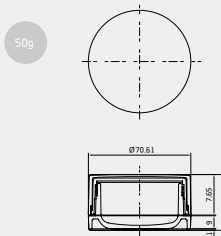

M SERIES

N SERIES

Compact

CSM 12-J

- Materials
- Decorating Plate : PETG
- Outer Case : ABS
- Cover : PETG
- Magnet Type
- Volume : 12g
- Components : 6pcs
- Referred Items : Compact

CSM 12-C

- Materials
- Outer Case : ABS
- Cover : PETG
- Magnet Type
- Volume : 12g
- Components : 5pcs
- Referred Items : Compact

Cream

CSN 50-C

- Materials
- Outer Cap : PETG
- Inner Cap : PP
- Jar : PP
- Lid : LLDPE
- Volume : 50g
- Components : 4pcs
- Referred Items : Cream

CSN 30-C

- Materials
- Outer Cap : PETG
- Inner Cap : PP
- Jar : PP
- Lid : LLDPE
- Volume : 30g
- Components : 4pcs
- Referred Items : Cream