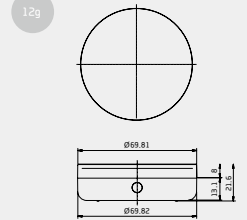

M SERIES

Compact

CSM-1

- Materials
- Decorating Plate : PMMA
- Upper Inner Case : ABS
- Case : ABS
- Cover : PETG
- Volume : 10g
- Components : 6pcs
- Referred Items : Compact

CSM-2

- Materials
- Case : ABS
- Button : ABS
- Cover : PETG
- Volume : 12g
- Components : 6pcs
- Referred Items : Compact

CSM15-AC

- Materials
- Outer Case : ABS
- inner Case : PP/PP
- Button : PC
- Volume : 15g
- Components : 7pcs
- Referred Items : Compact

CSM15-AJ

- Materials
- Decorating Plate : PETG
- Outer Case : ABS
- inner Case : PP/PP
- Button : PC
- Volume : 15g
- Components : 8pcs
- Referred Items : Compact