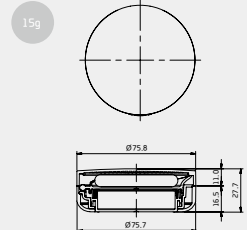

M SERIES

Compact

CSM-1

- Materials
- Decorating Plate : PMMA
- Upper Inner Case : ABS
- Case : ABS
- Cover : PETG
- Volume : 10g
- Components : 6pcs
- Referred Items : Compact

CSM-2

- Materials
- Case : ABS
- Button : ABS
- Cover : PETG
- Volume : 12g
- Components : 6pcs
- Referred Items : Compact

CSM15-AC

- Materials
- Outer Case : ABS
- inner Case : PP/PP
- Button : PC
- Volume : 15g
- Components : 7pcs
- Referred Items : Compact

CSM15-AJ

- Materials
- Decorating Plate : PETG
- Outer Case : ABS
- inner Case : PP/PP
- Button : PC
- Volume : 15g
- Components : 8pcs
- Referred Items : Compact