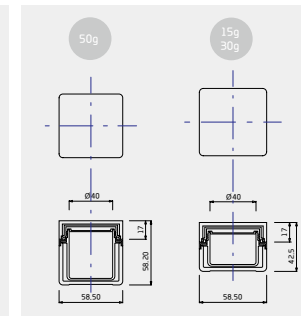

B SERIES

Toner & Emulsion (Screw type & Pump type)

CSB 140-S

- Materials
- Cap : PMMA/PP
- Container : PMMA/PETG
- Shoulder : ABS
- Plug : LDPE
- Volume : 120ml or 140ml
- Components : 6pcs
- Referred Items : Toner & Emulsion

CSB 140-P

- Materials
- Cap : PETG
- Container : PMMA/PETG
- Shoulder : ABS
- Volume : 140ml
- Components : 5pcs
- Referred Items : Toner & Emulsion

Cream

CSB 50-C

- Materials
- Cap : PMMA/PP
- Container : PMMA/PP
- Shoulder : ABS
- Lid : LLDPE
- Volume : 50g
- Components : 6pcs
- Referred Items : Cream

CSB 30-C

- Materials
- Cap : PMMA/PP
- Container : PMMA/PP
- Shoulder : ABS
- Lid : LLDPE
- Volume : 15g or 30g
- Components : 6pcs
- Referred Items : Cream

Dispenser Pump

CSB 45-P

- Materials
- Cap : PETG
- Container : PMMA/PETG
- Shoulder : ABS
- Volume : 45ml
- Components : 5pcs
- Referred Items : Serum

CSB 35-P

- Materials
- Cap : PETG
- Container : PMMA/PETG
- Shoulder : ABS
- Volume : 35ml
- Components : 5pcs
- Referred Items : Serum

CSB 25-P

- Materials
- Cap : PETG
- Container : PMMA/PETG
- Shoulder : ABS
- Volume : 25ml
- Components : 5pcs
- Referred Items : Serum