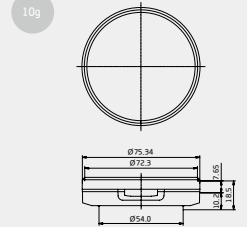

50g

30g

15g

M SERIES

Compact

CSM-1

- Materials
- Decorating Plate : PMMA
- Upper Inner Case : ABS
- Case : ABS
- Cover : PETG
- Volume : 10g
- Components : 6pcs
- Referred Items : Compact

CSM-1
10g