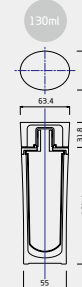

CSF 30-C

- Materials
- Cap : PMMA/ABS
- Container : PMMA/PP
- Lid : LLDPE
- Volume : 20g or 30g
- Components : 5pcs
- Referred Items : Cream

CSF 130-S
130ml

CSF 50-C
50g

CSF 30-C
20g, 30g

CSF 45-P
45ml

F-2 SERIES