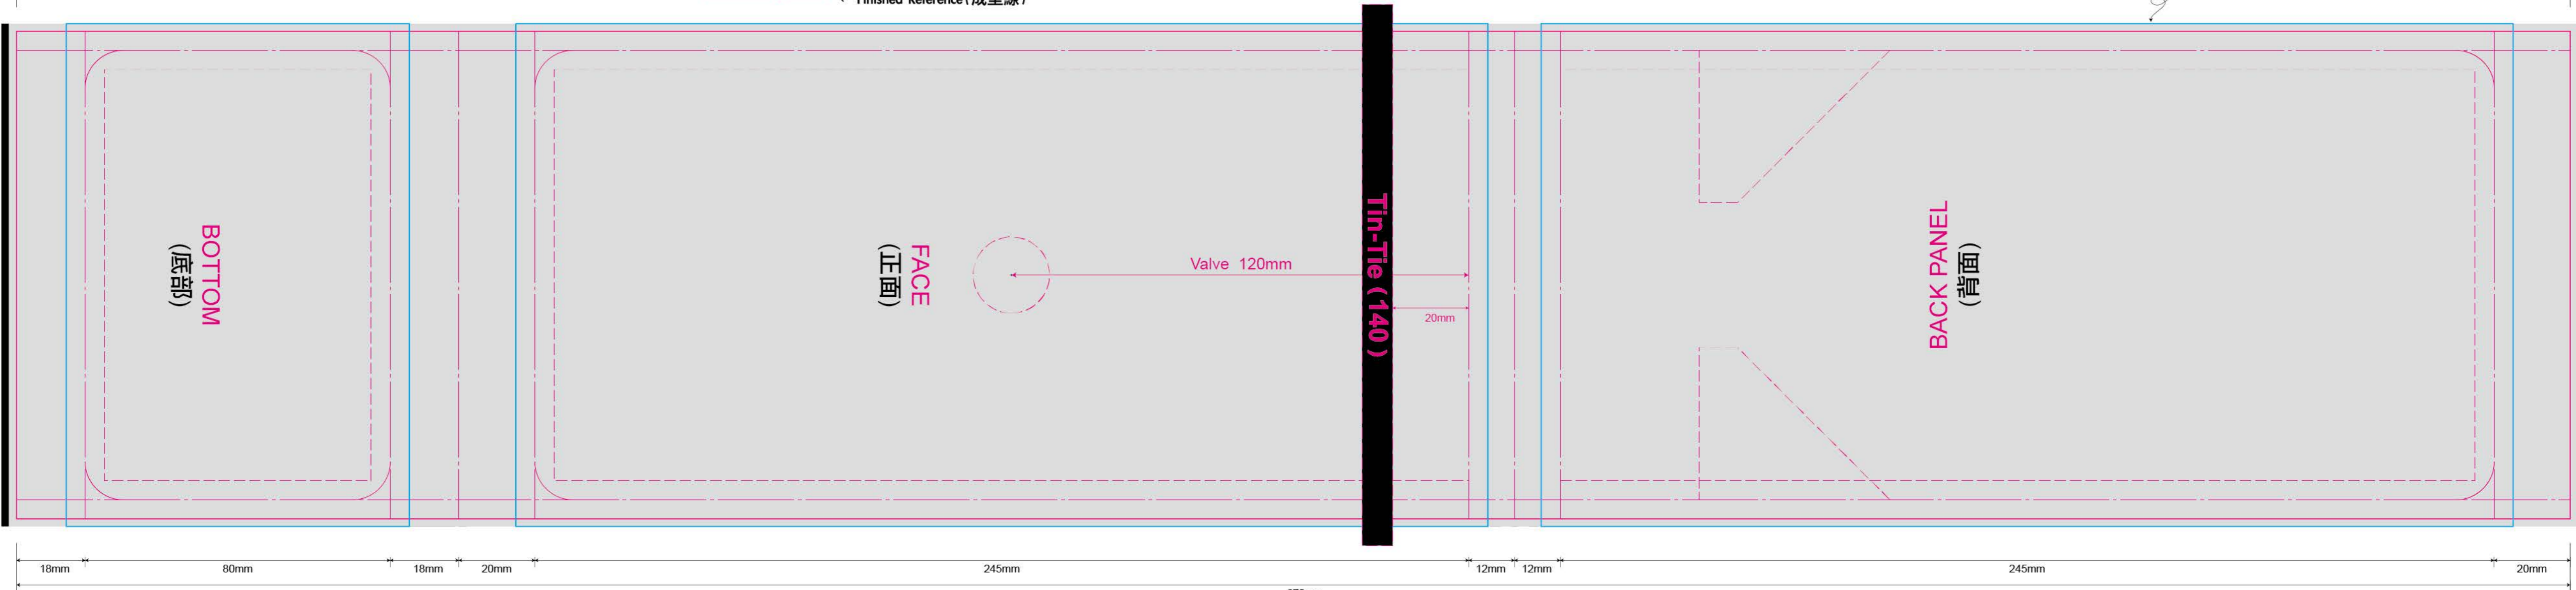

This Artwork is workable for wordings  
本「設計稿」可供文字校對用

Legend (No Print)  
標線說明 (不印刷)

- ← Printed Areas (印刷範圍)
- ← Accessories (參考線)
- ← Finished Reference (成型線)

Bleeding 2mm  
...2mm出血

cut-off length (Pitch 尺寸): 128mm

Finished size (成品尺寸): 118mmx245mmx80mm

O·A· (over-all) size (稿件展開尺寸): 670x128mm

B/C 平面圖 + F/W - 118x245x80mm 2016-01-26 第一版

Head Heading ← Pitch 128mm → Tailing 尾