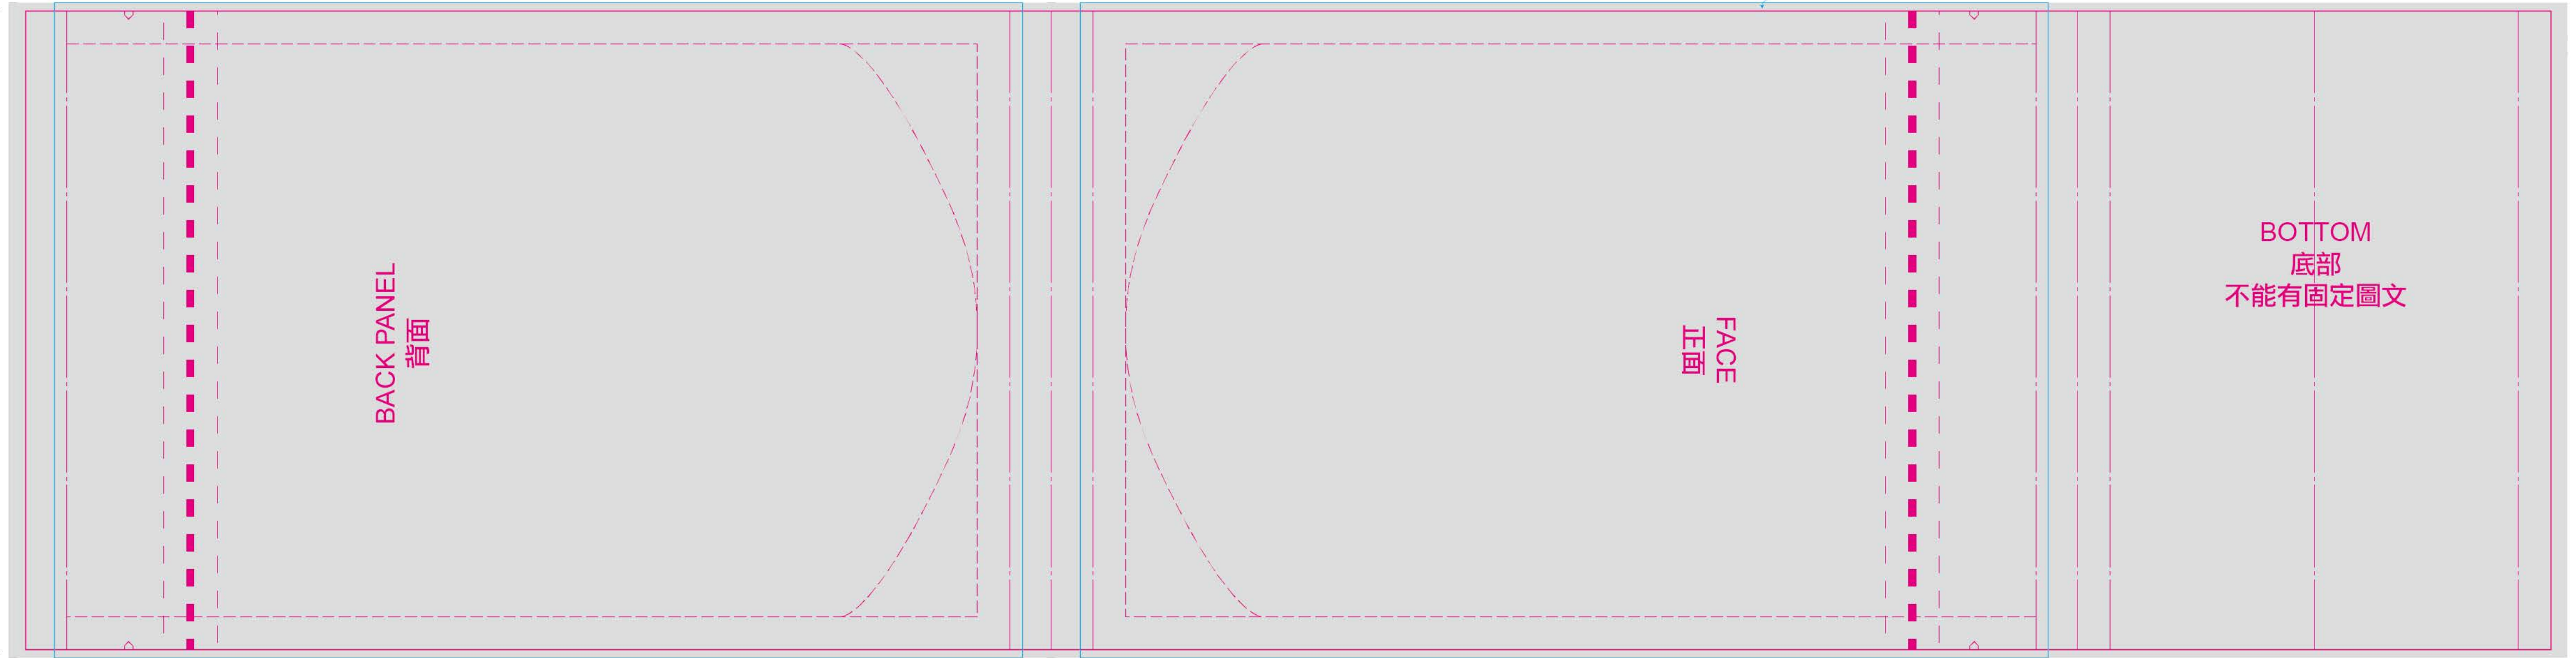

This Artwork is workable for wordings
本「設計稿」可供文字校對用

Legend (No Print) :
標線說明 (不印刷)

- ← Printed Areas (印刷範圍)
- ← Accessories (參考線)
- ← Finished Reference (成型線)

Bleeding 2mm

BACK PANEL
背面

FACE
正面

BOTTOM
底部
不能有固定圖文

(Pitch尺寸) cut-off length: 155mm (成品尺寸) Finished size : 155mmx229mmx(49.5x2)mm (稿件展開尺寸) O·A· (over-all) size : 613x155mm (裁切尺寸) slitted : 498+115mm 2 條