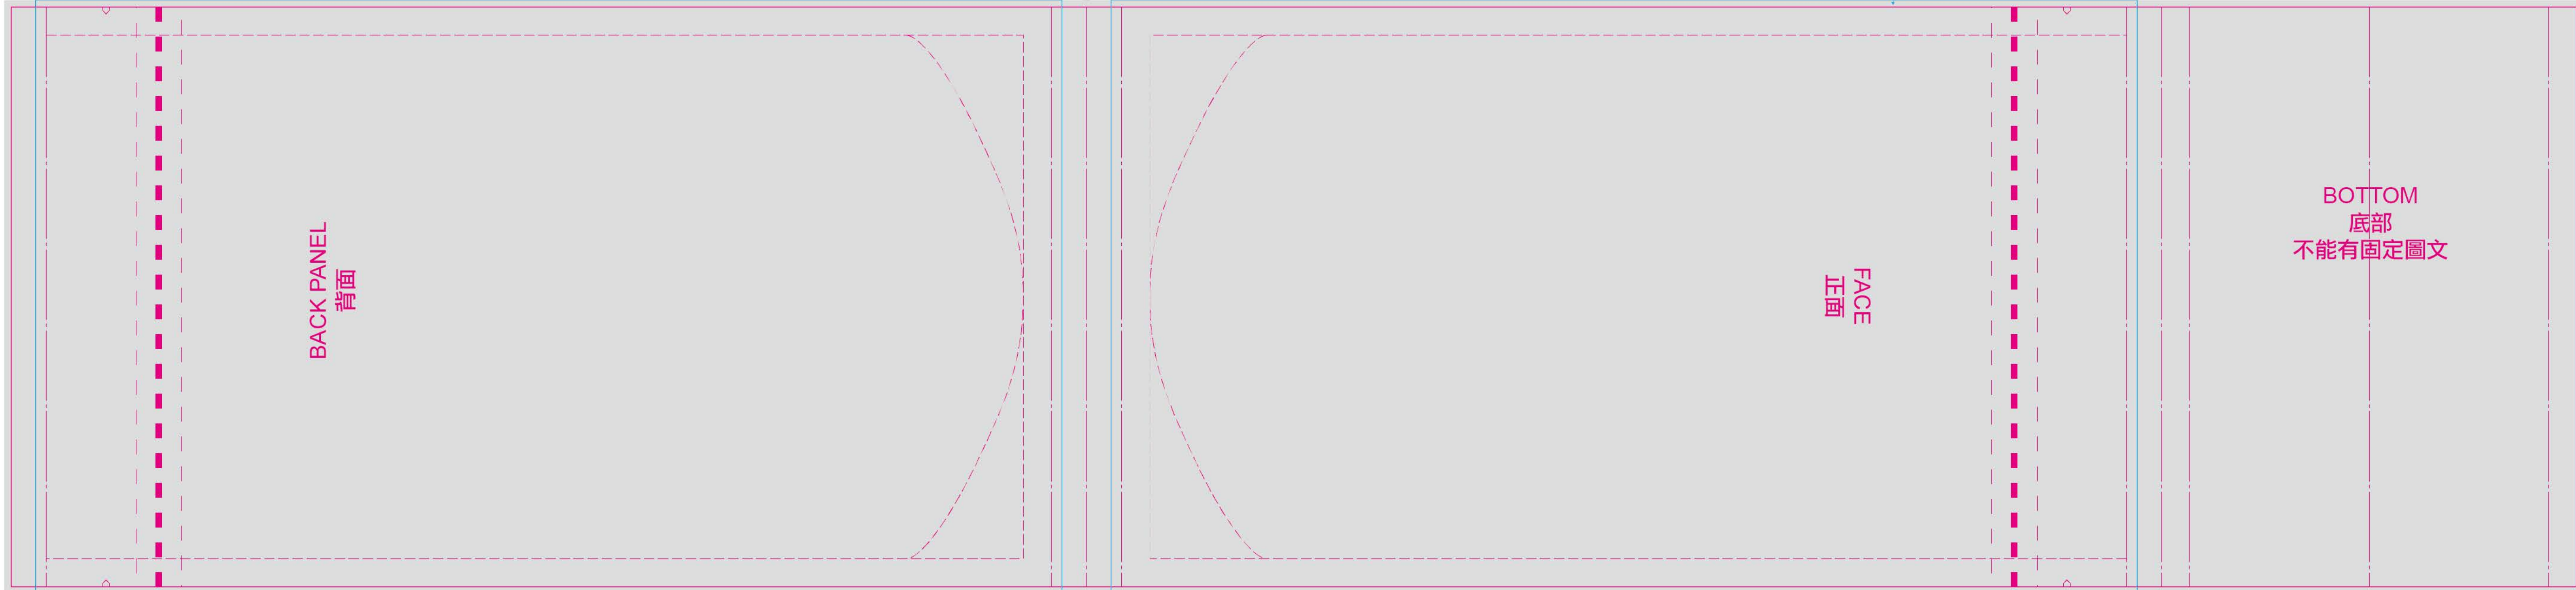

This Artwork is workable for wordings
本「設計稿」可供文字校對用

Legend (No Print) :
標線說明 (不印刷)

- ← Printed Areas (印刷範圍)
- ← Accessories (參考線)
- ← Finished Reference (成型線)

Bleeding 2mm

(Pitch尺寸) cut-off length: 165mm (成品尺寸) Finished size : 165mmx286mmx(51x2)mm (稿件展開尺寸) O-A· (over-all) size : 730x165mm (裁切尺寸) slitted : 612+118mm 2條

BOTTOM
底部
不能有固定圖文

FACE
正面

BACK PANEL
背面