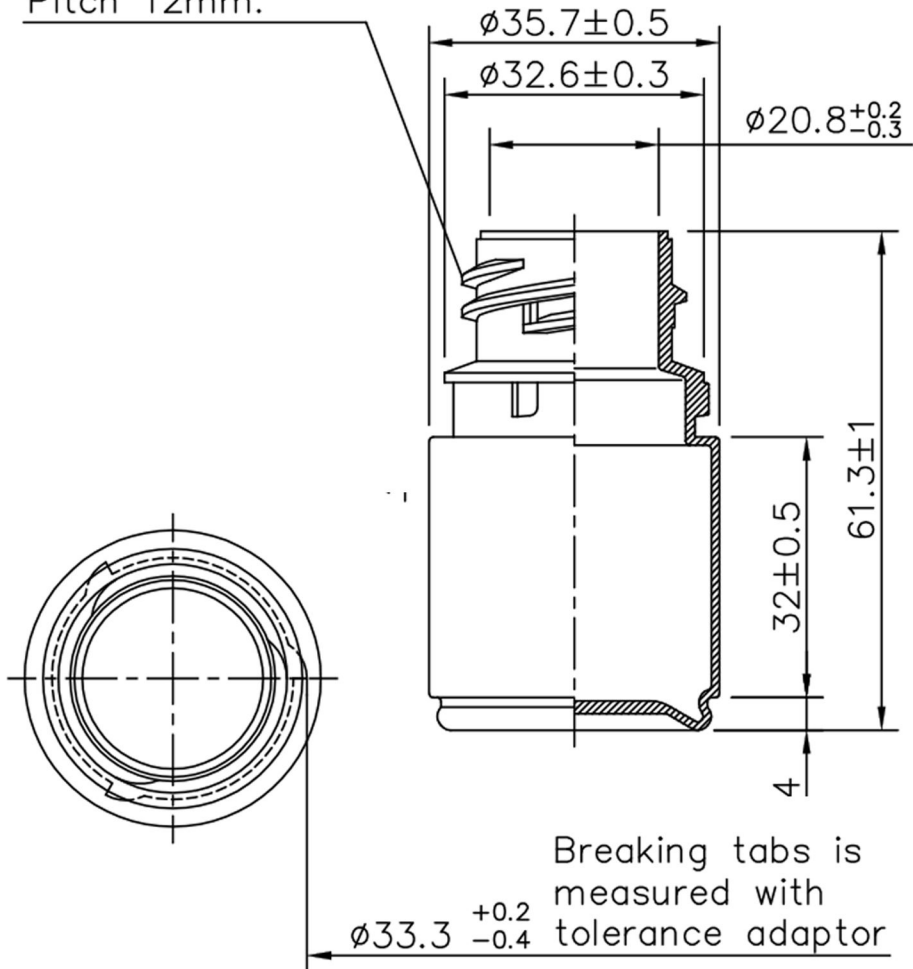

### 30ml White HDPE Duma Twist-Off Container, 28mm Neck

3 thread screw  
Pitch 12mm.

Bluesky Product Code	35030
Colour	White
Material	HDPE
Size/Design	30ml
Content (brimful)	39ml $\pm$ 5ml
Neck Size	28mm
Height	61.3mm
Width	35.7mm
Weight	6g $\pm$ 1g
Last updated by	LG - 27/01/2020