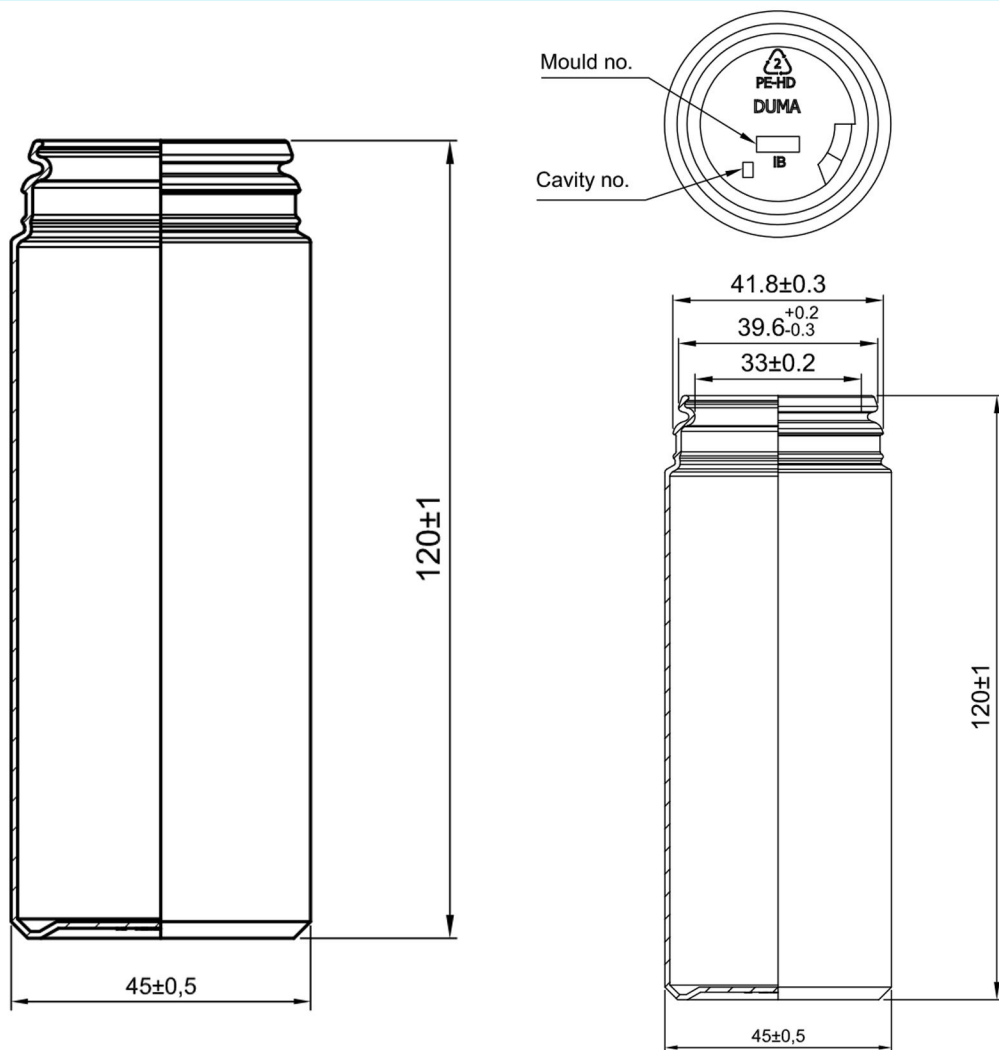

HEALTHPACK

BLUESKY

150ml White HDPE Duma Special Container, 43mm Neck

Bluesky Product Code	43150
Colour	White
Material	HDPE
Size/Design	150ml
Neck Size	43mm
Height	120mm
Width	45mm
Weight	14.8g ± 1g
Last updated by	LG – 12/06/2019