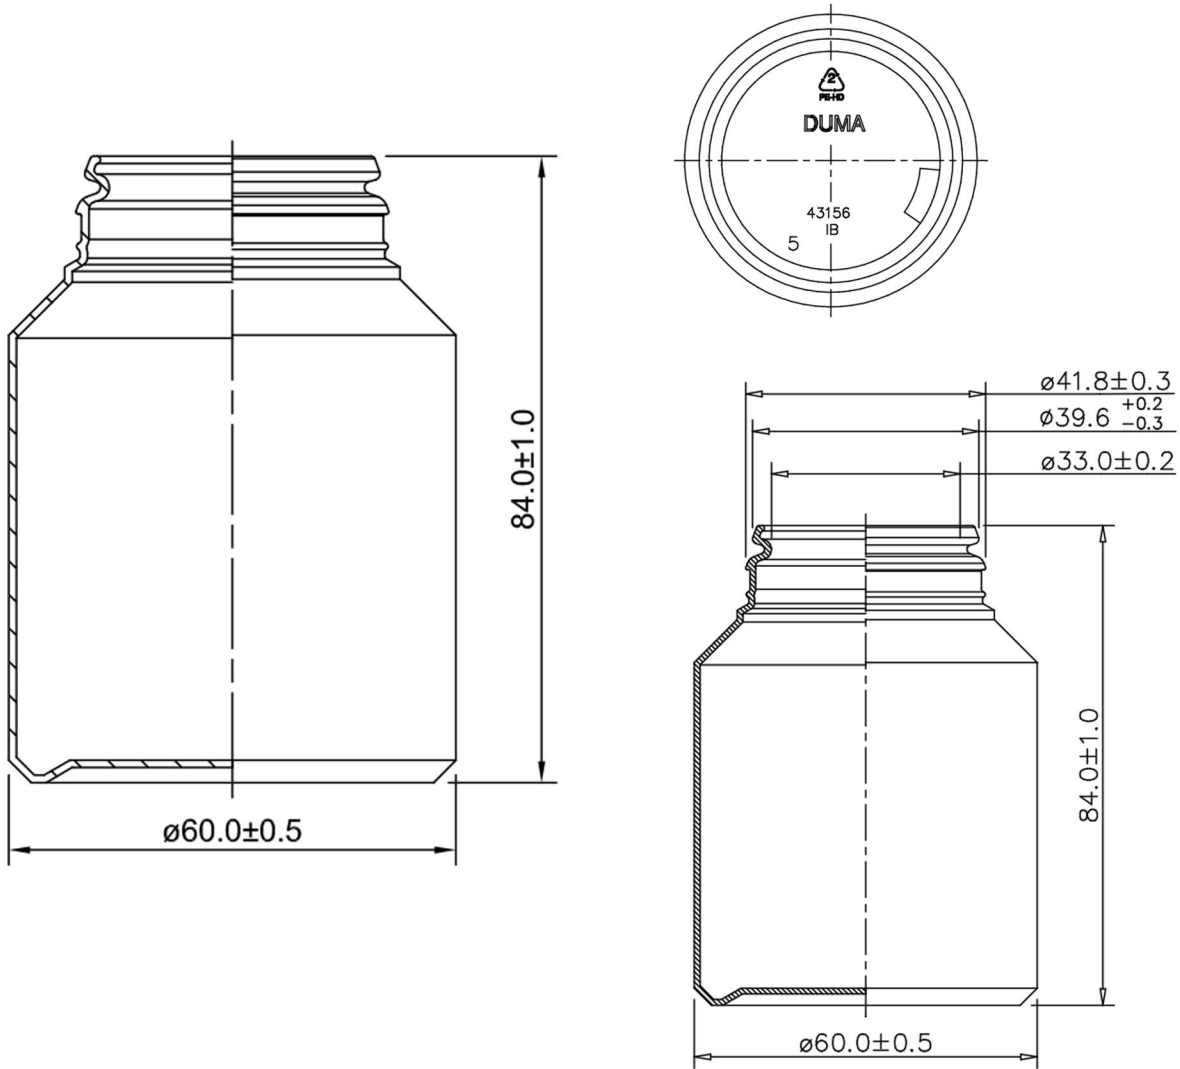

HEALTHPACK

BLUESKY

150ml White HDPE Duma Standard Container, 43mm Neck

Bluesky Product Code	43156
Colour	White
Material	HDPE
Size/Design	150ml
Neck Size	43mm
Height	84mm
Width	60mm
Weight	15g ± 1g
Last updated by	LG - 12/06/2019