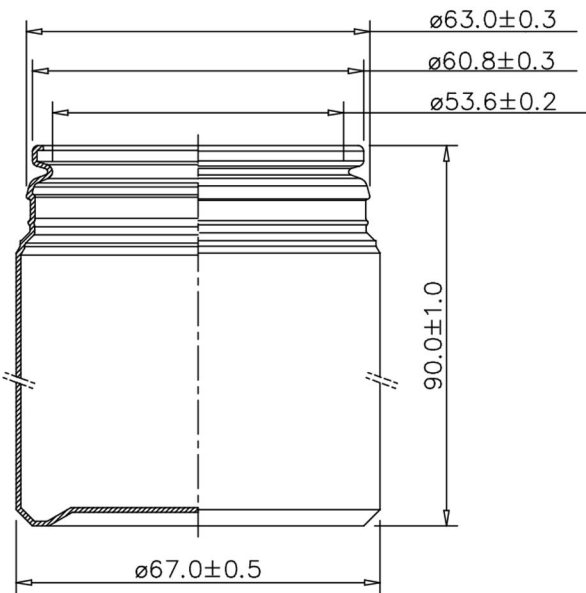

HEALTHPACK

BLUESKY

250ml White HDPE Duma Special Container, 65mm Neck

Bluesky Product Code	65250
Colour	White
Material	HDPE
Size/Design	250ml
Neck Size	65mm
Height	90mm
Width	67mm
Weight	N/A
Last updated by	LG – 23/04/2019