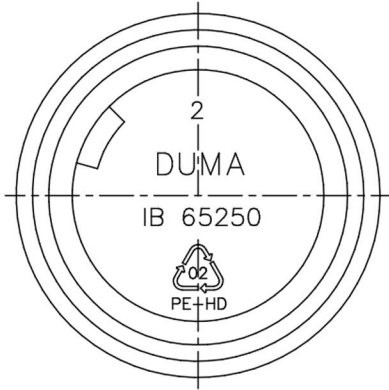

HEALTHPACK

BLUESKY

250ml White HDPE Duma Special Container, 65mm Neck

Bluesky Product Code	65250
Colour	White
Material	HDPE
Size/Design	250ml
Neck Size	65mm
Height	90mm
Width	67mm
Weight	N/A
Last updated by	LG – 23/04/2019