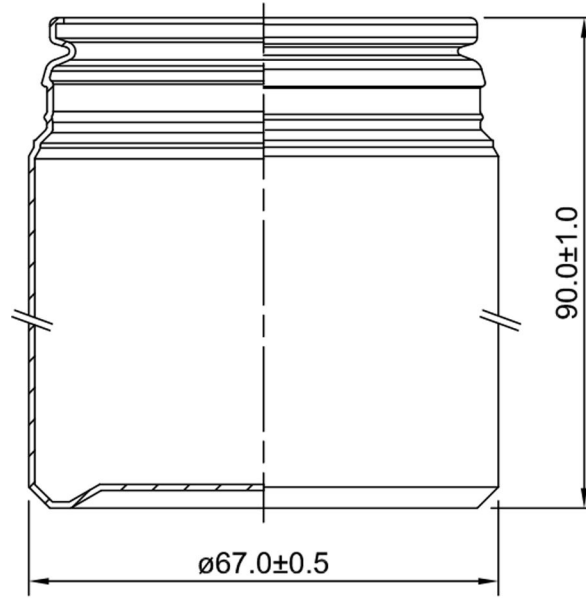

HEALTHPACK

BLUESKY

250ml White HDPE Duma Special Container, 65mm Neck

Bluesky Product Code	65250
Colour	White
Material	HDPE
Size/Design	250ml
Neck Size	65mm
Height	90mm
Width	67mm
Weight	N/A
Last updated by	LG – 23/04/2019