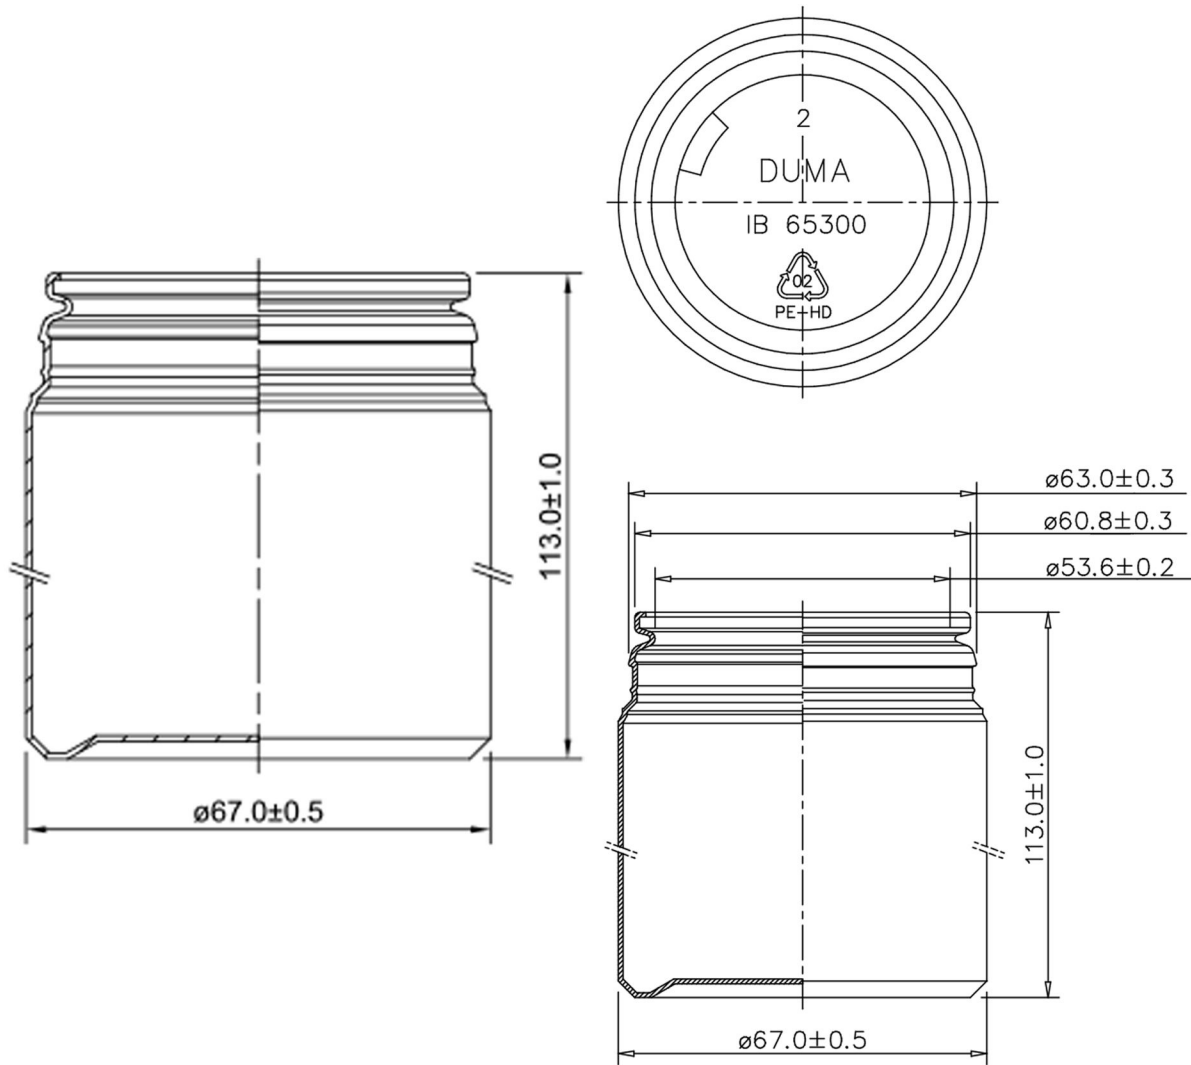

### 300ml White HDPE Duma Special Container, 65mm Neck

Bluesky Product Code	65300
Colour	White
Material	HDPE
Size/Design	300ml
Neck Size	65mm
Height	113mm
Width	67mm
Weight	25.5g ± 1g
Last updated by	LG - 21/10/2019