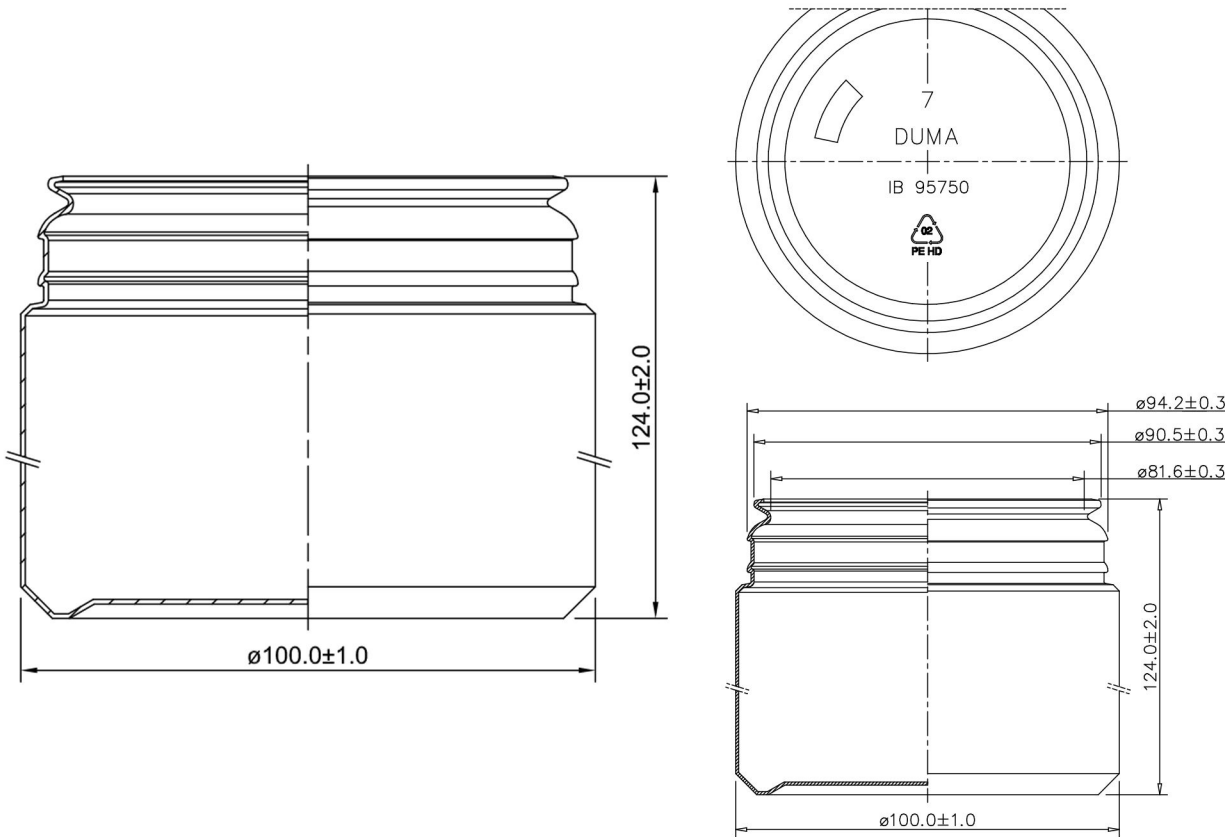

HEALTHPACK

BLUESKY

750ml White HDPE Duma Special Container, 95mm Neck

Bluesky Product Code	95750
Colour	White
Material	HDPE
Size/Design	750ml
Neck Size	95mm
Height	124mm
Width	100mm
Weight	44.5g ± 1g
Last updated by	LG - 01/10/2019