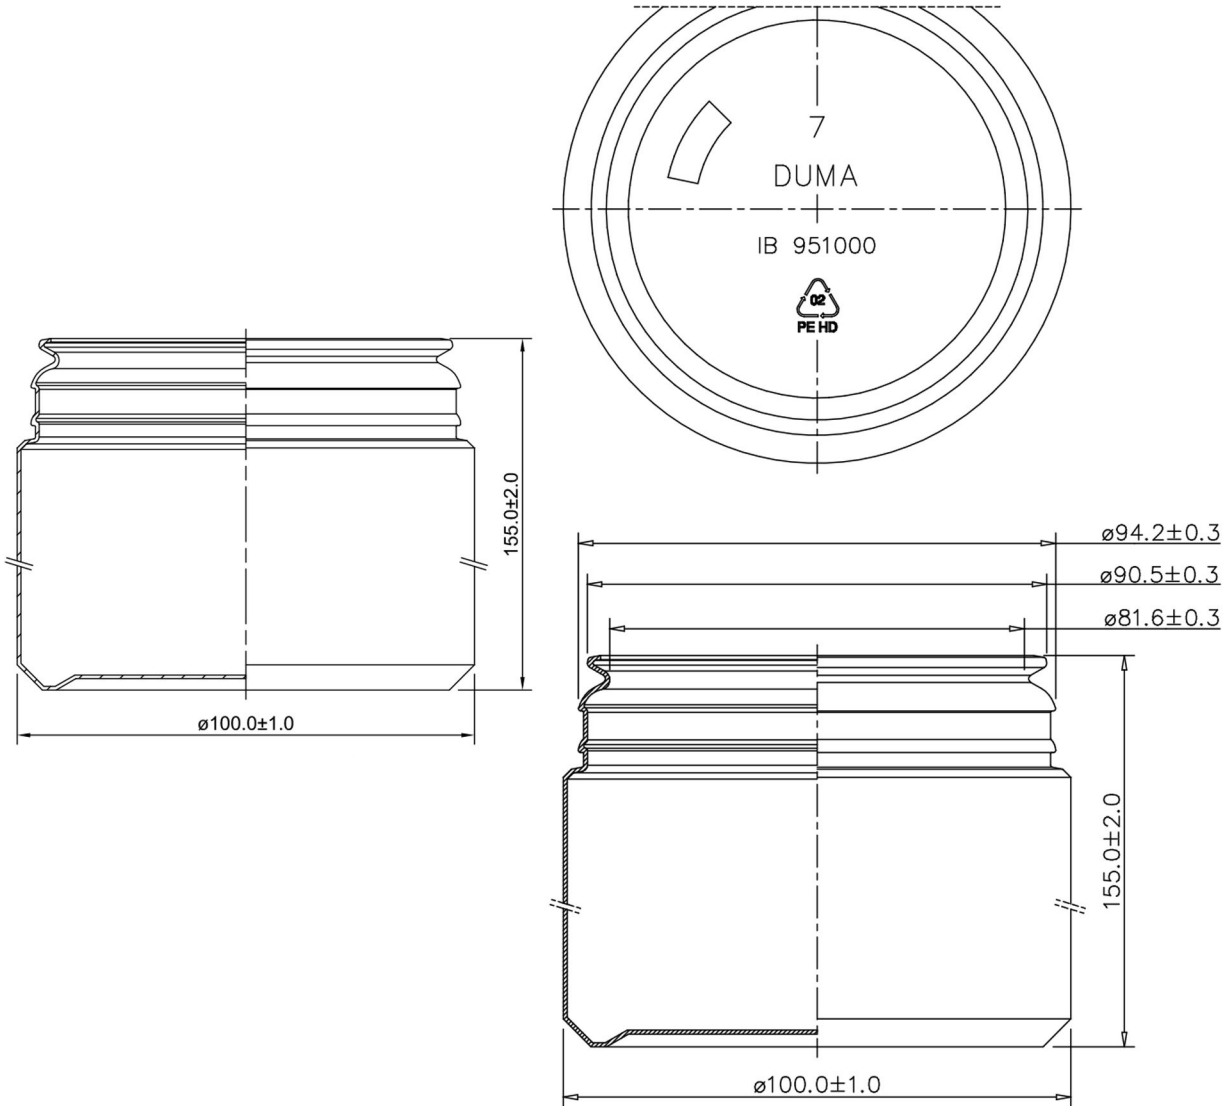

HEALTHPACK

BLUESKY

1L White HDPE Duma Special Container, 95mm Neck

Bluesky Product Code	951000
Colour	White
Material	HDPE
Size/Design	1L
Neck Size	95mm
Height	155mm
Width	100mm
Weight	54.5g ± 1g
Last updated by	LG - 17/06/2019