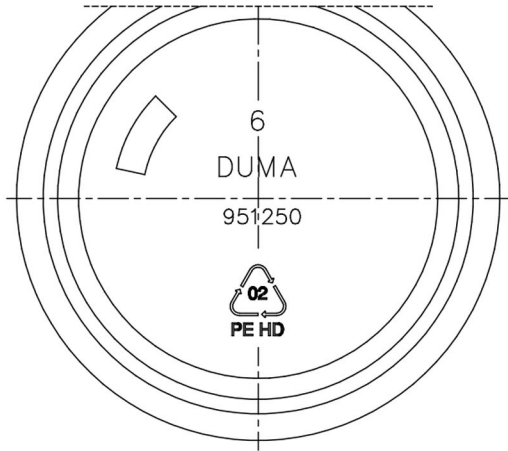

### 1.25L White HDPE Duma Special Container, 95mm Neck

Bluesky Product Code	951250
Colour	White
Material	HDPE
Size/Design	1.25L
Neck Size	95mm
Height	187mm
Width	100mm
Weight	76g ± 2g
Last updated by	LG – 03/06/2019