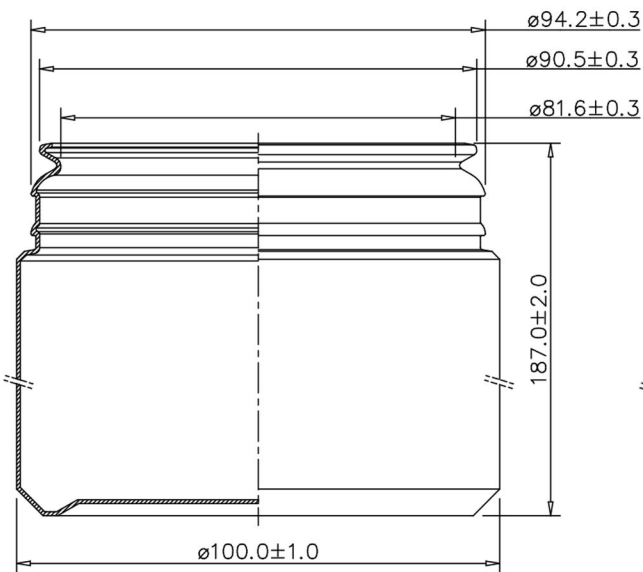

### 1.25L White HDPE Duma Special Container, 95mm Neck

Bluesky Product Code	951250
Colour	White
Material	HDPE
Size/Design	1.25L
Neck Size	95mm
Height	187mm
Width	100mm
Weight	76g ± 2g
Last updated by	LG – 03/06/2019