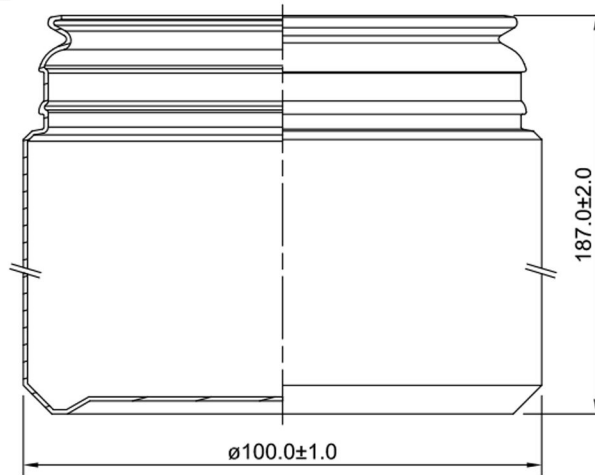

### 1.25L White HDPE Duma Special Container, 95mm Neck

Bluesky Product Code	951250
Colour	White
Material	HDPE
Size/Design	1.25L
Neck Size	95mm
Height	187mm
Width	100mm
Weight	76g ± 2g
Last updated by	LG – 03/06/2019