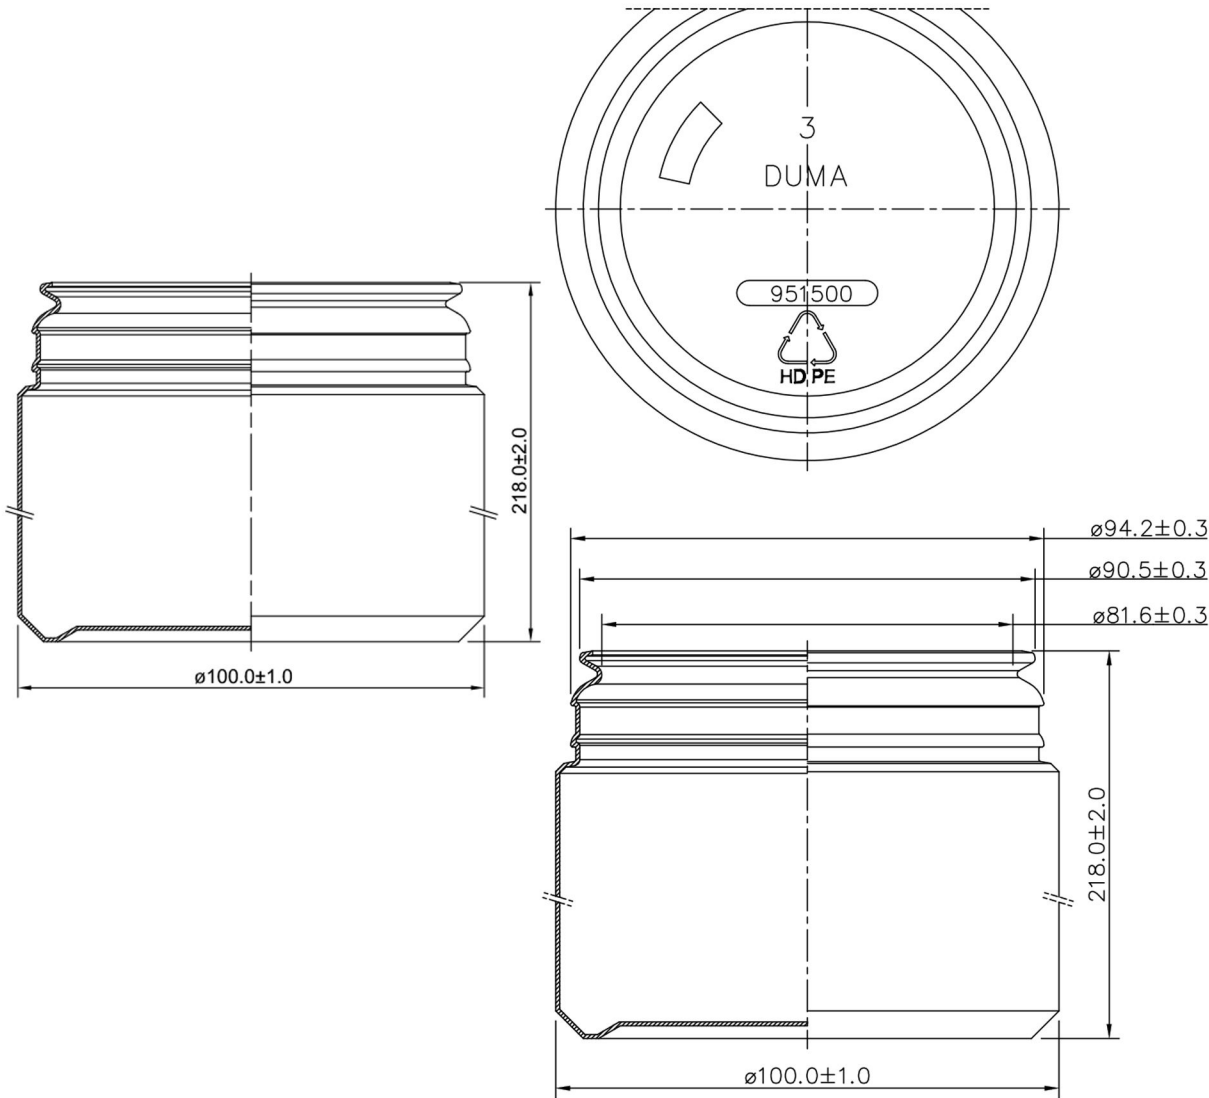

HEALTHPACK

BLUESKY

1.5L White HDPE Special Container, 65mm Neck

Bluesky Product Code	951500
Colour	White
Material	HDPE
Size/Design	1.5L
Neck Size	95mm
Height	218mm
Width	100mm
Weight	85g ± 1g
Last updated by	LG – 14/06/2019