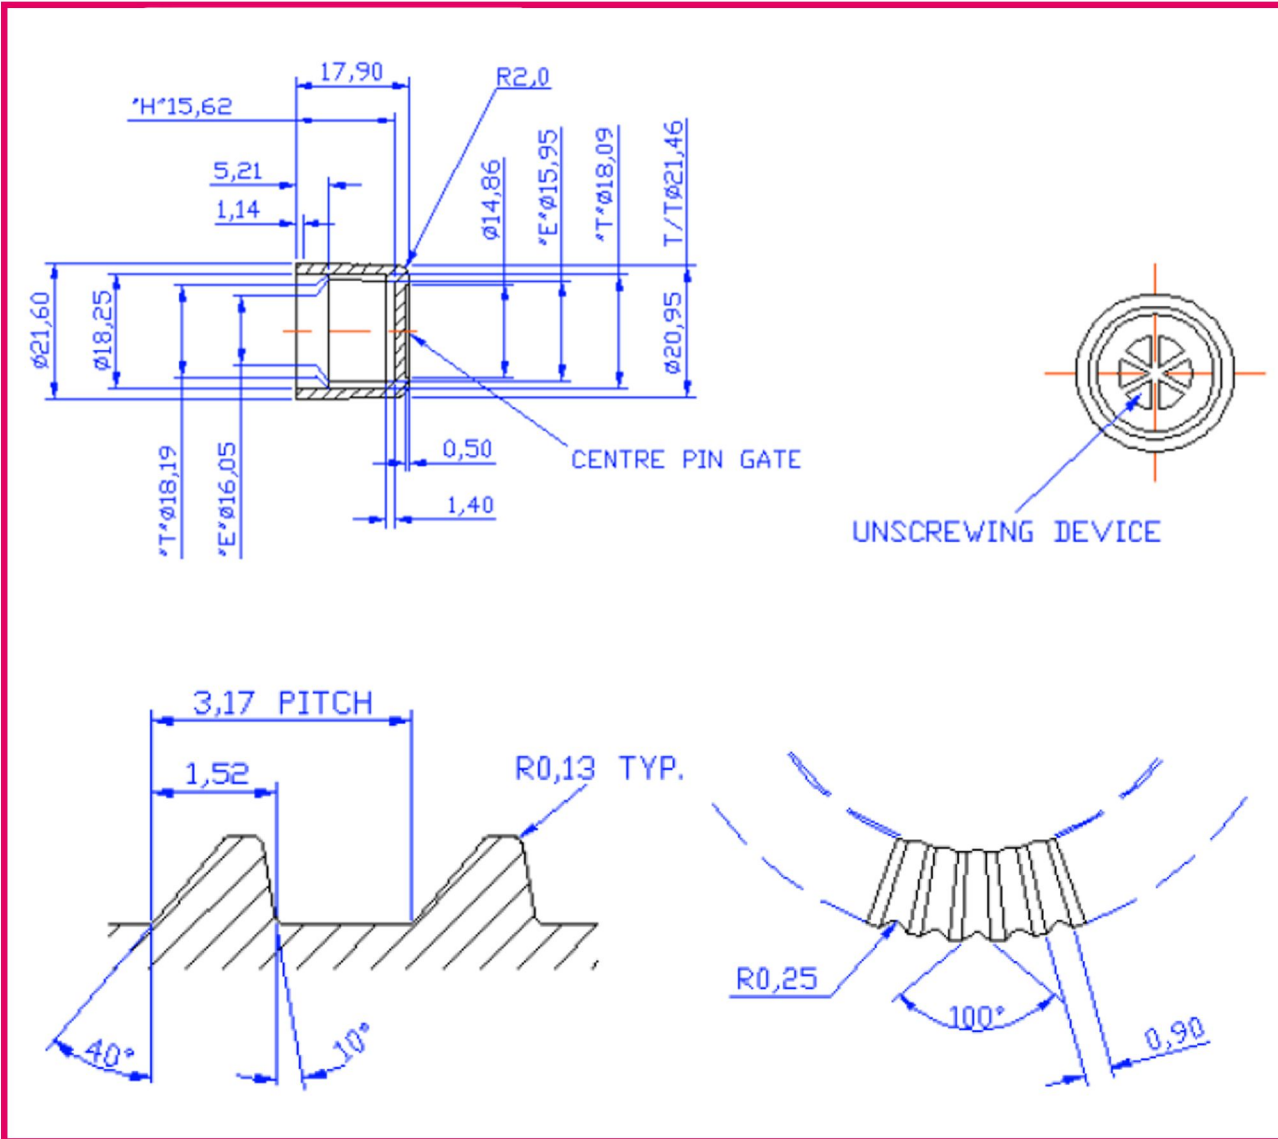

CLOSURES

BLUESKY

18/415 White PP Fine Milled Screwcap, EPE Lined

Bluesky Product Code	185FMW
Colour	White
Material	PP
Size/Design	N/A
Neck Size	18/415
Height	17.90mm
Width	21.60mm
Weight	N/A
Last updated by	LG - 17/06/2019