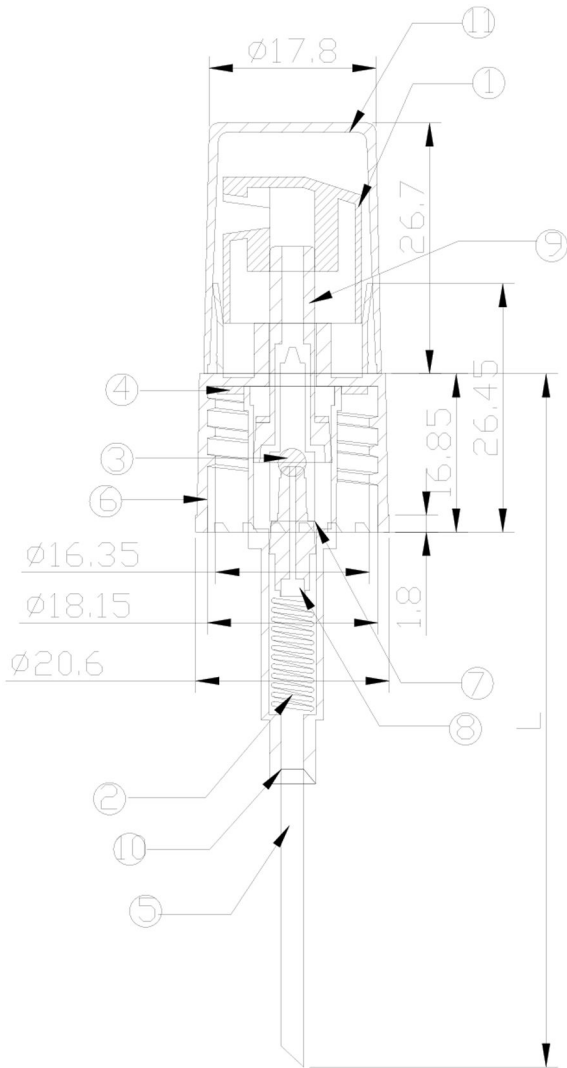

CLOSURES

BLUESKY

18/415 Atomiser c/w K Overcap

Prodvat closure is ribbed wall, output is 0.16ML.

No Image

Bluesky Product Code

1	Actuator	PP
2	Spring	304 Stainless Steel
3	Glass Ball	Glass
4	Gasket	PVE
5	Tube	PP
6	Closure	PP
7	Piston Controller	PP
8	Piston	HDPE
9	Piston Pole	PP
10	Body	PP
11	Cover	K