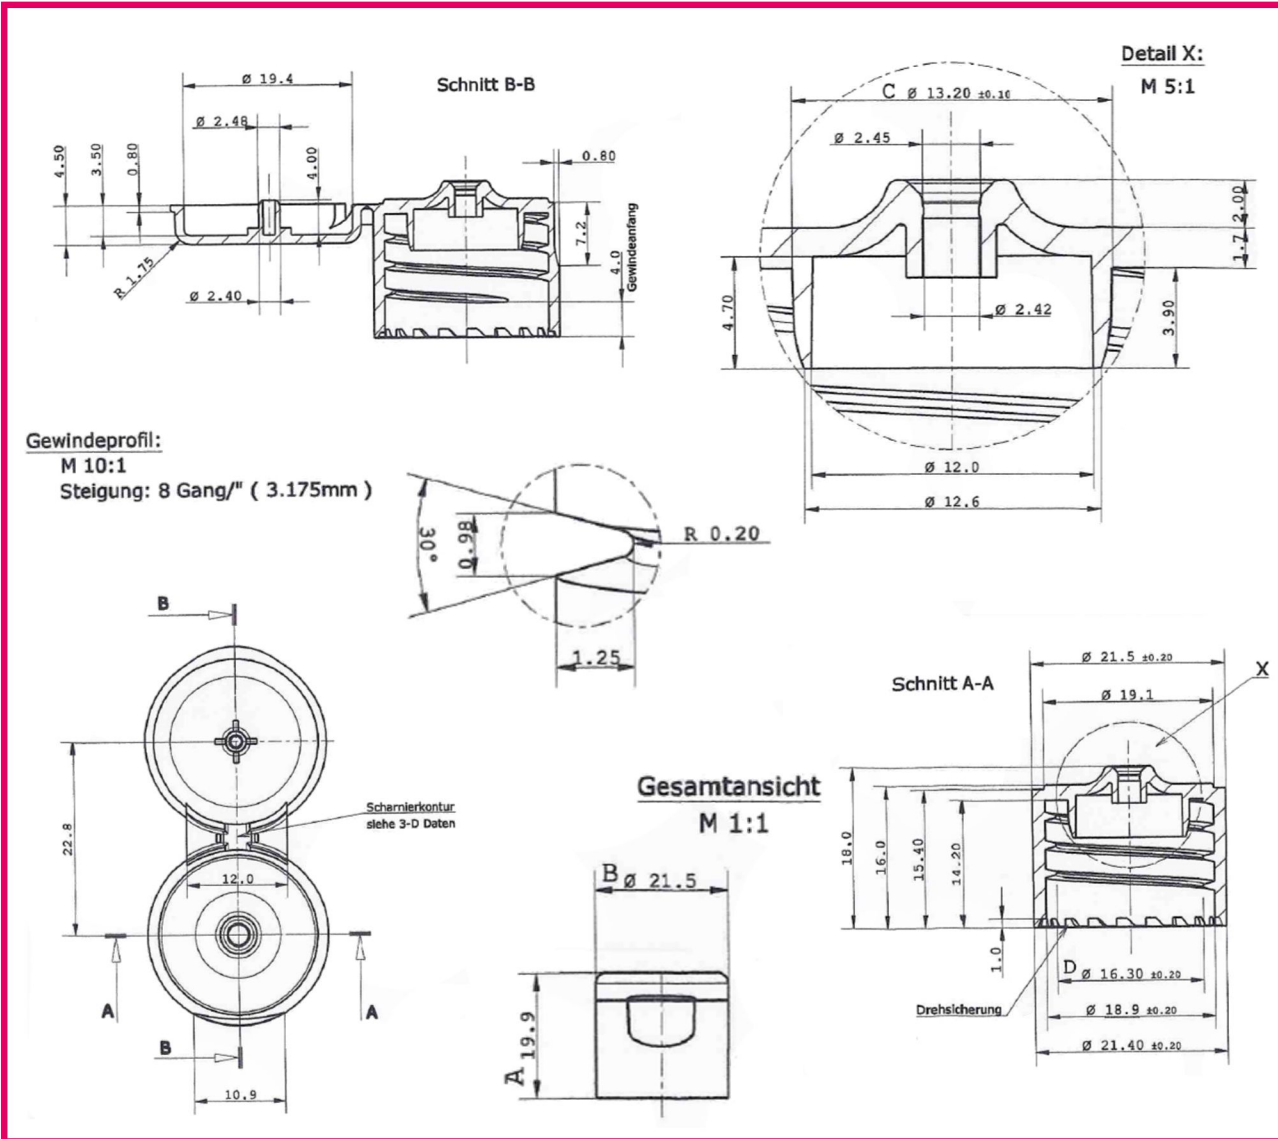

CLOSURES

BLUESKY

18/415 PP Smoothwall Fliptop Cap

Bluesky Product Code	185FT*
Colour	N/A
Material	PP
Neck Size	18/415
Height	18.0mm
Width	21.40mm \pm 0.20mm
Weight	2.3g
Last updated by	GJW – 03/11/2020