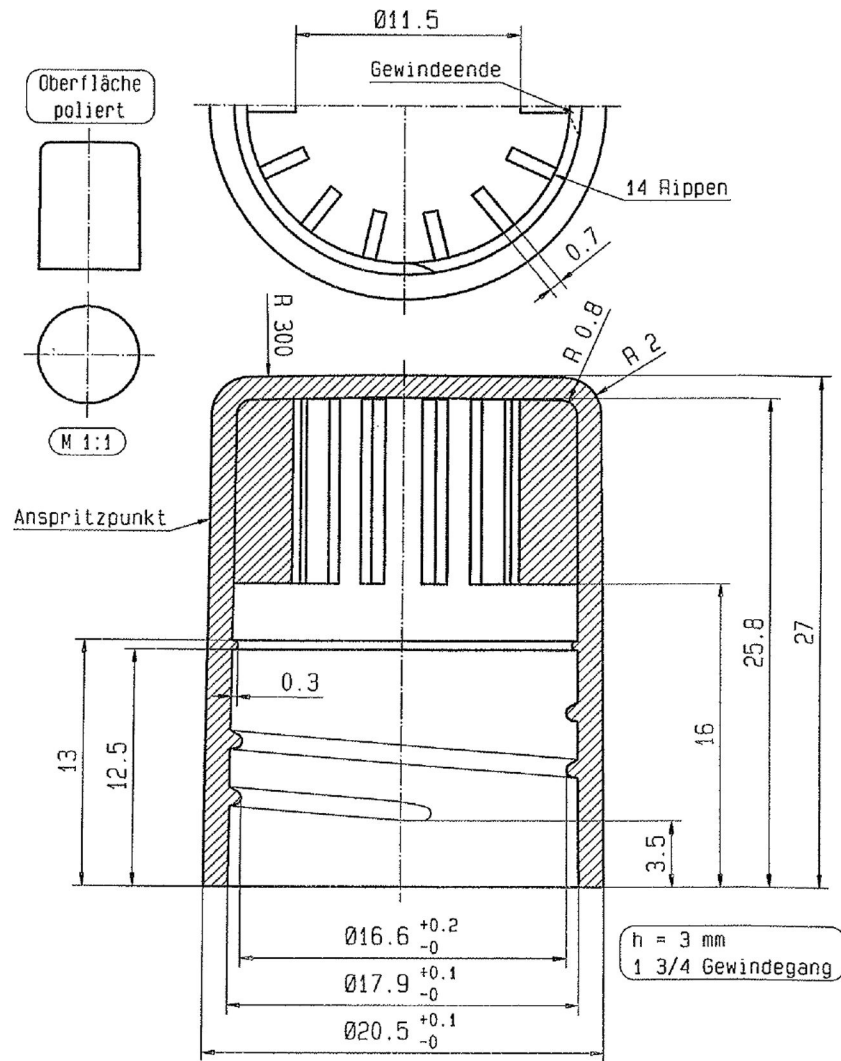

### 18/415 BLACK PP RADTOP CAP C/W 2MM EPE LINER

Bluesky Product Code	185PPRTB
Colour	Black
Material	PP
Neck Size	18/415
Height	27mm
Width	20.5mm
Weight	N/A
Last updated by	LG - 27/02/2020