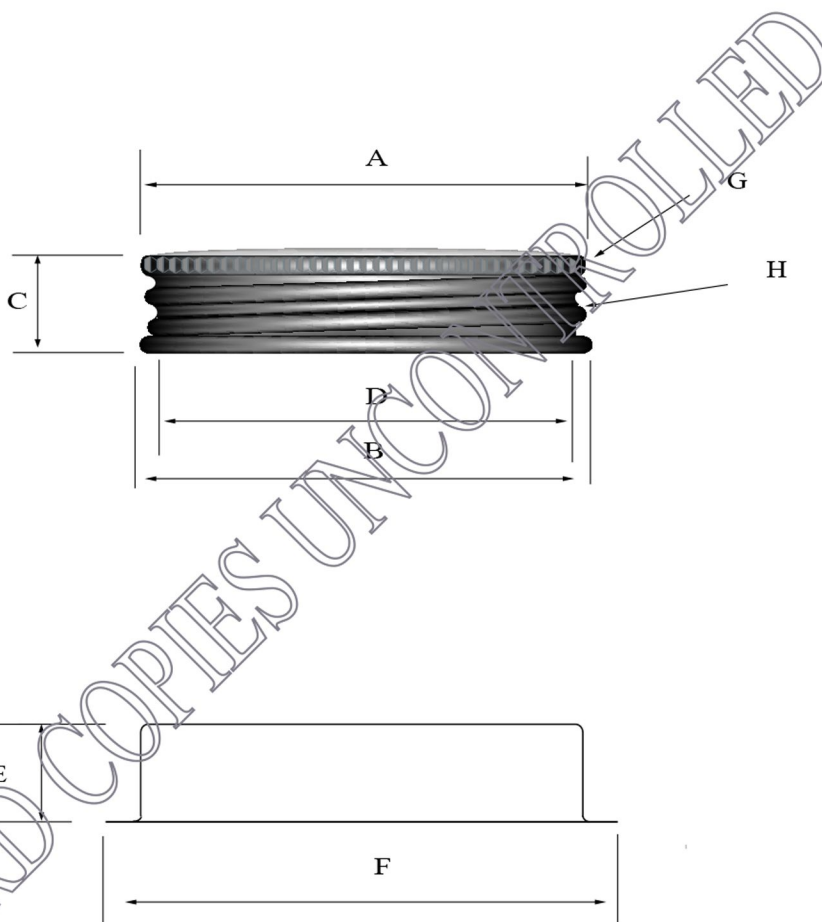

CLOSURES

BLUESKY

20/410 Laquered Aluminium Cap, EPE Lined

No Image

Bluesky Product Code	200AE
Material	Aluminium 0.25mm
Neck Size	20/410
Height	11.4mm
Width	20.60mm
A	20.60
B	22.25 ± 0.3
C	11.4
D	18.3
E	11.4
F	25.00 ± 0.5
G	1/21
H	8 TPI
Last updated by	GJW – 11/08/2020