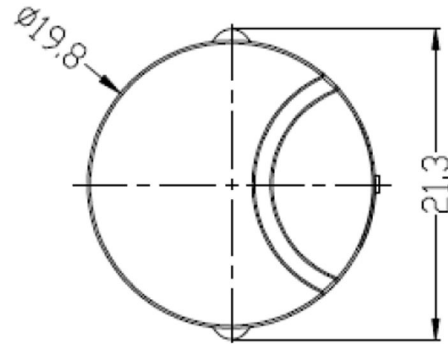

CLOSURES

BLUESKY

20/410 Black PP Smooth Disc Top

ASSEMBLY

No Image

Bluesky Product Code	200DT*-M
Colour	N/A
Neck Size	20/410
Material	PP
Last Updated By	GJW - 16/06/2021

Bluesky, Horizon House, Estate Road Five, Grimsby, DN31 2TG