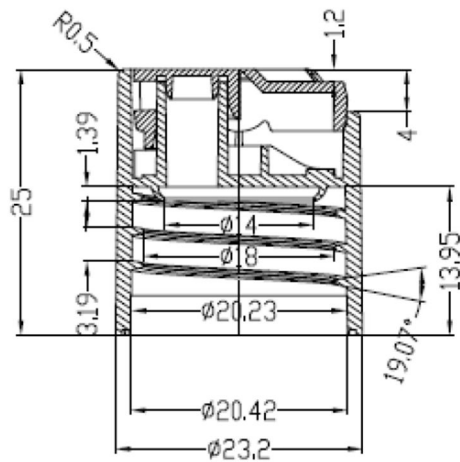

CLOSURES

BLUESKY

20/410 Black PP Smooth Disc Top

ASSEMBLY

No Image

Bluesky Product Code	200DT*-M
Colour	N/A
Neck Size	20/410
Material	PP
Last Updated By	GJW - 16/06/2021

Bluesky, Horizon House, Estate Road Five, Grimsby, DN31 2TG