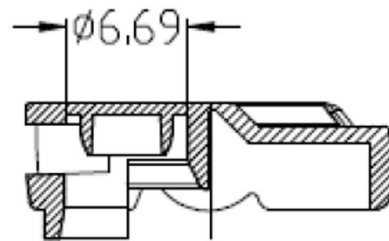

CLOSURES

BLUESKY

20/410 Black PP Smooth Disc Top

ASSEMBLY

No Image

Bluesky Product Code	200DT*-M
Colour	N/A
Neck Size	20/410
Material	PP
Last Updated By	GJW - 16/06/2021

Bluesky, Horizon House, Estate Road Five, Grimsby, DN31 2TG