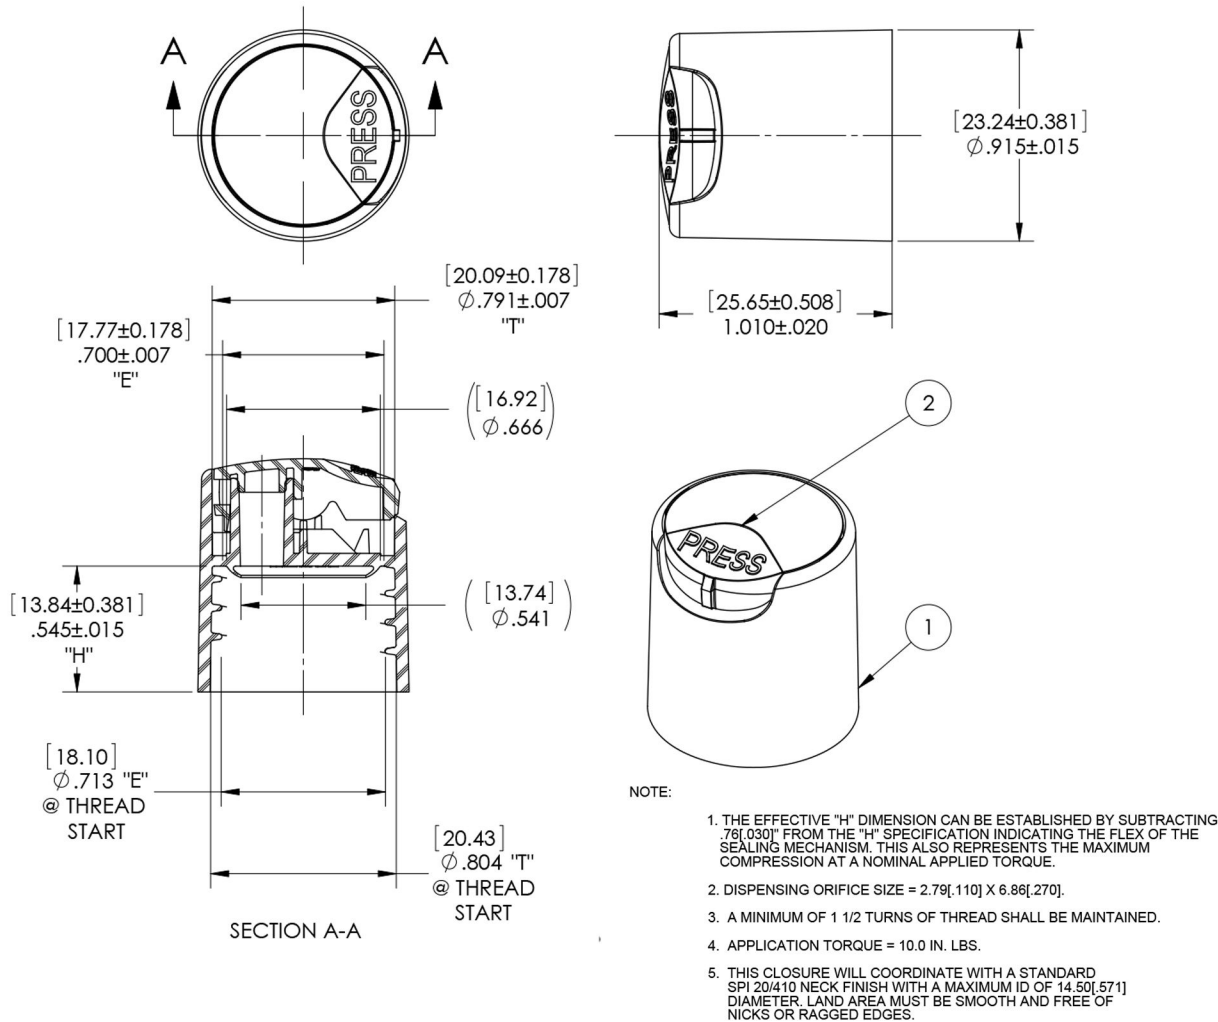

### 20/410 White Smoothwal Disc Top

Bluesky Product Code	200DTW
Colour	White
Material	PP
Seal Type	Crabsclaw
Orifice	N/A
Dosage	N/A
Neck Size	20/410
Diptube Length	N/A
Last updated by	LG – 15/04/2019