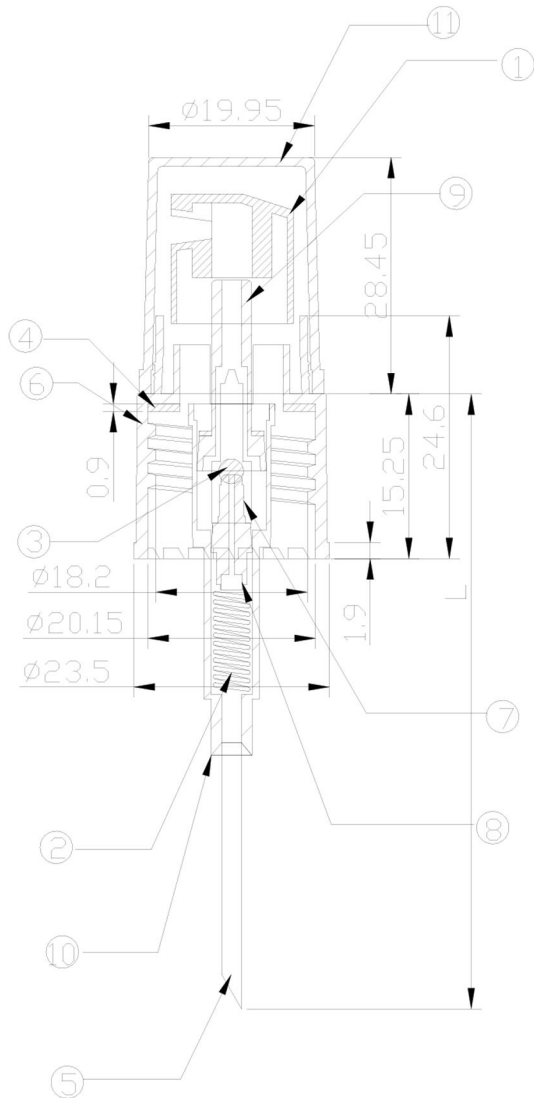

CLOSURES

BLUESKY

20/410 Finger Spray c/w K Overcap

closure is ribbed
wall ,output is
0.16ml .

11	Cover	1	AS
10	bady	1	PP
9	Piston POLE	1	PP
8	Piston	1	HDPE
7	Piston Controller	1	PP
6	Closure	1	PP
5	Tube	1	PP
4	Gasket	1	PVE
3	Glass ball	1	Glass
2	Spring	1	304 Stainless Steel
1	Actuator	1	PP
number	Name	Amount	Datum

Bluesky Product Code
Last Updated

200FS*-XXXE
GJW - 02/12/2020