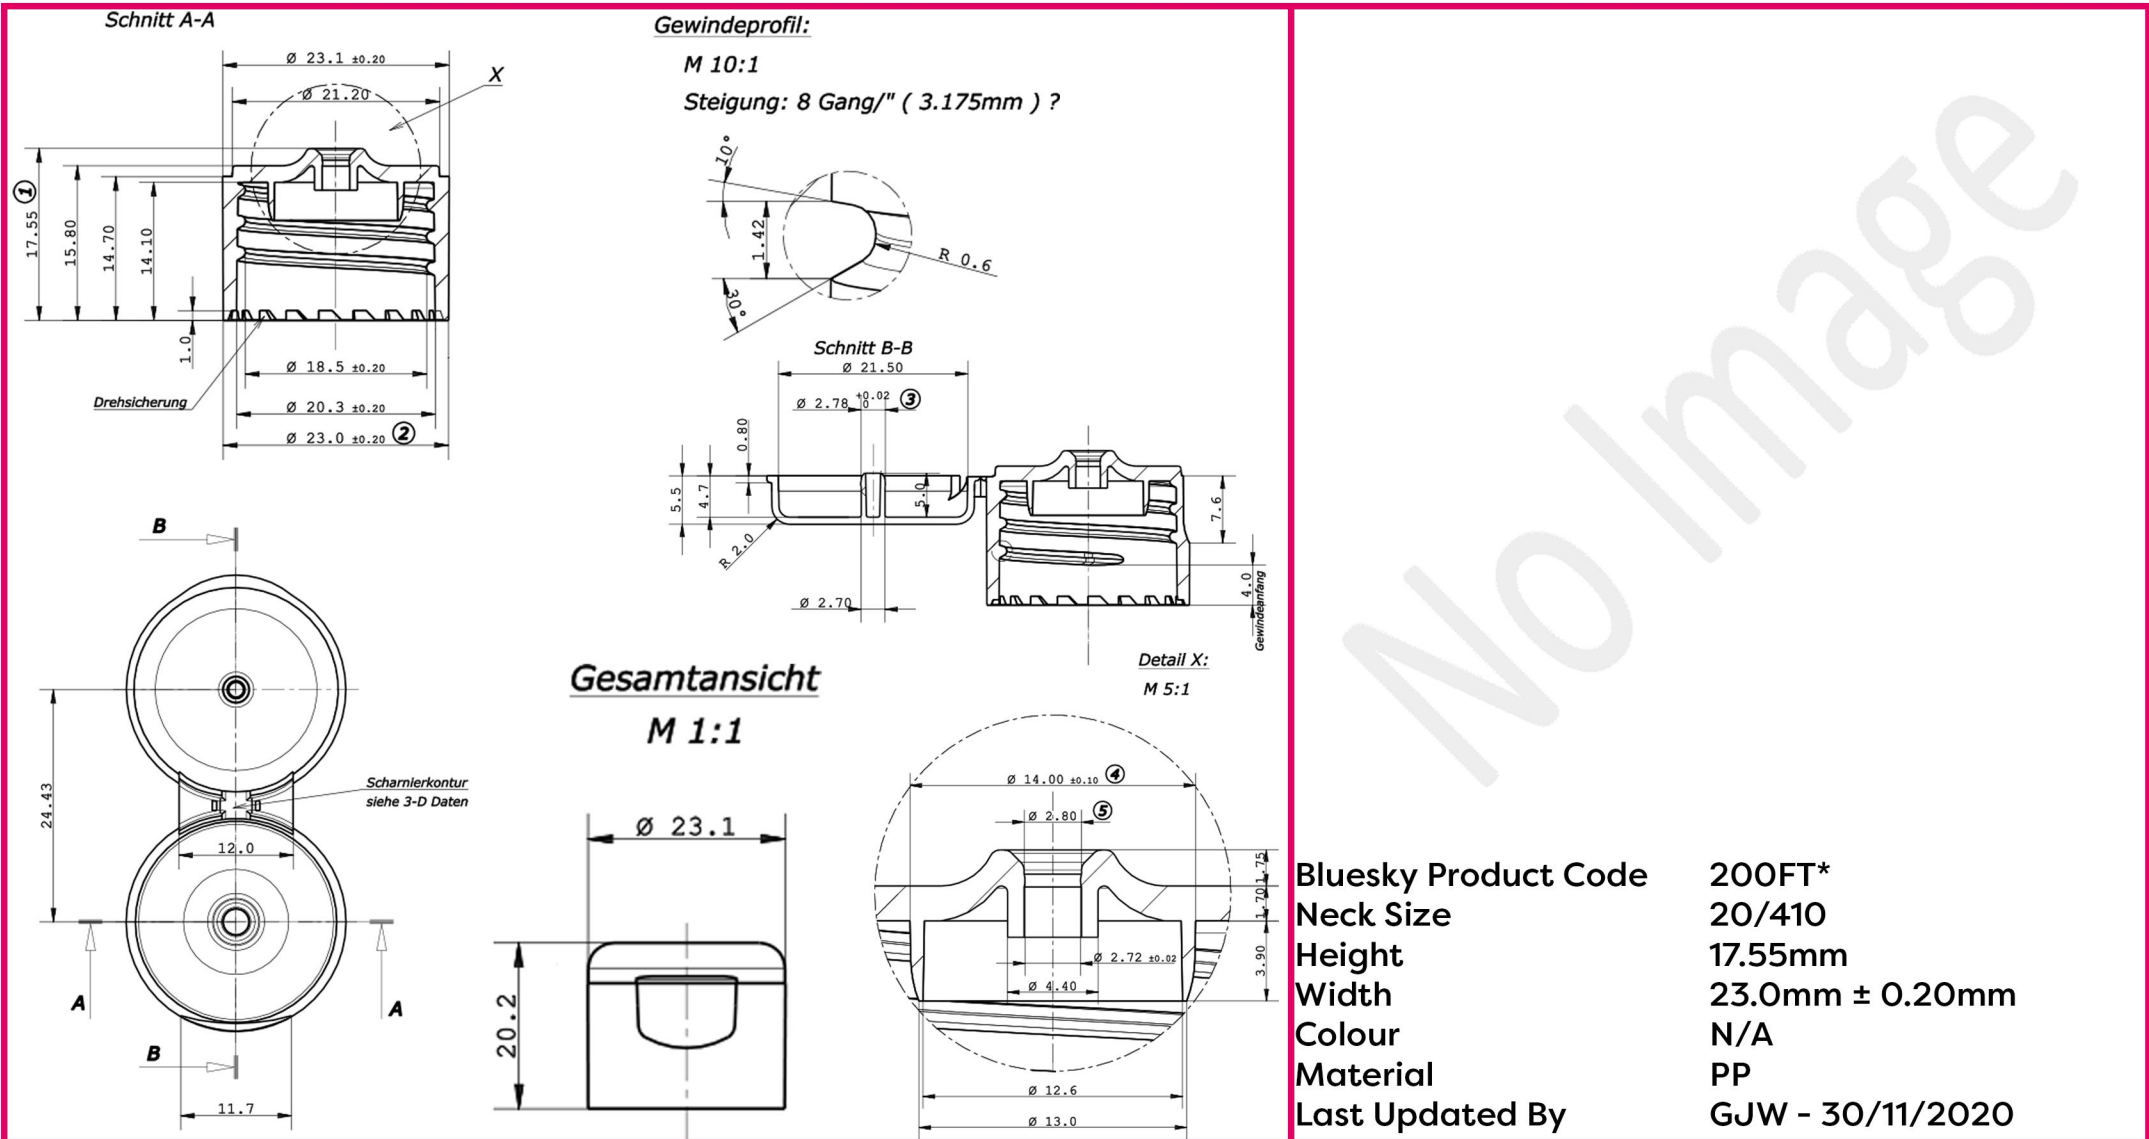

CLOSURES

BLUESKY

20/410 Flip Top

No Image