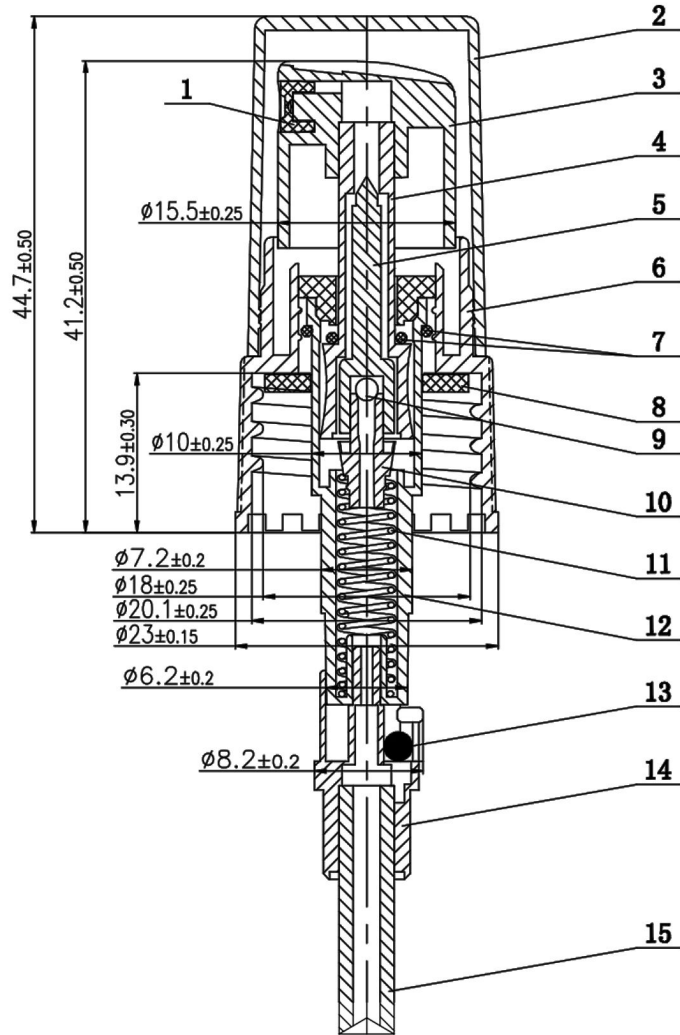

### 20/410 Invertible Finger Spray White 139mm FBOG PP Cap

15	Dip tube	PE	1
14	Inversion	PP	1
13	Ball	1Cr18Ni9Ti	1
12	Housing	PP	1
11	Spring	1Cr18Ni9Ti	1
10	Matting	PE	1
9	Ball	GLASS	1
8	Gasket	PE	1
7	Gasket	RUBBER	2
6	Closure	PP	1
5	Stem insert	PE	1
4	Up piston	PE	1
3	Actuator	PP	1
2	Cap	PP	1
1	Nozzle	POM	1
No	Name	Material	Quantity

No Image

Bluesky Product Code	200IFSX-139E
Colour	N/A
Neck Size	20/410
Last Updated By	GJW - 12/01/2021