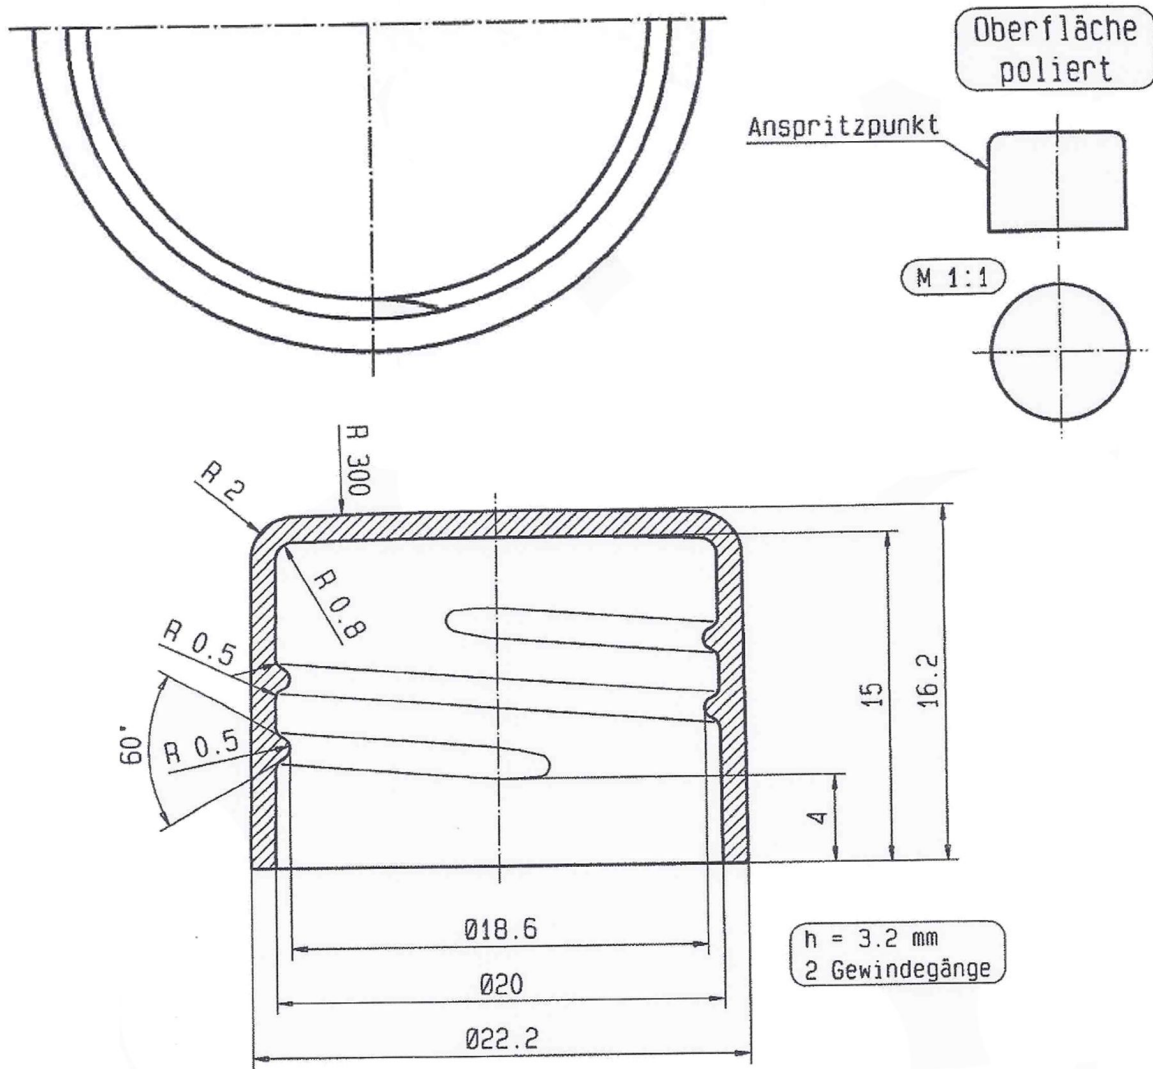

### 20/410 Smooth Wall Screw Cap- EPE lined

Bluesky Product Code	200SCBSW-E
Colour	Black
Material	PP
Neck Size	20/410
Height	16.2mm
Width	22.2mm
Last Updated By	GJW - 21/05/2021