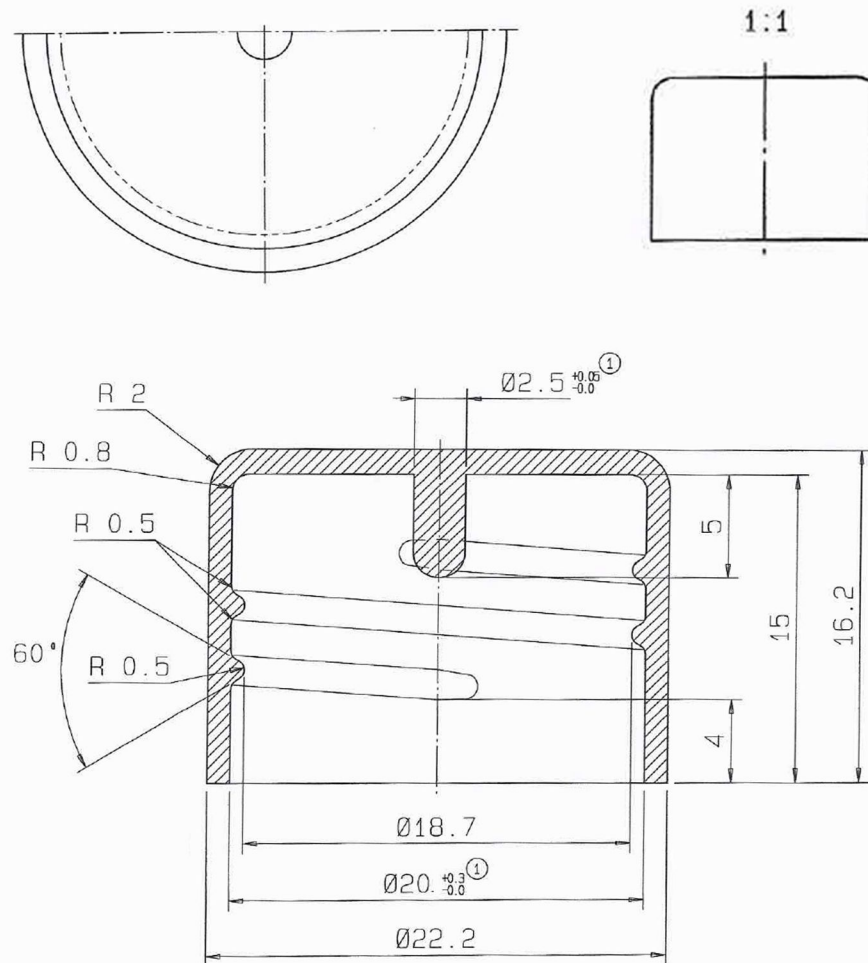

### 20/410 Smooth Wall Black Screw Cap C/W Internal Hole Plug

No Image

Bluesky Product Code	200SCBSW-SHP
Colour	Black
Material	PP
Neck Size	20/410
Height	16.2mm
Width	22.2mm
Weight	1.45g ± 0.2g
Last updated by	GJW - 11/08/2020