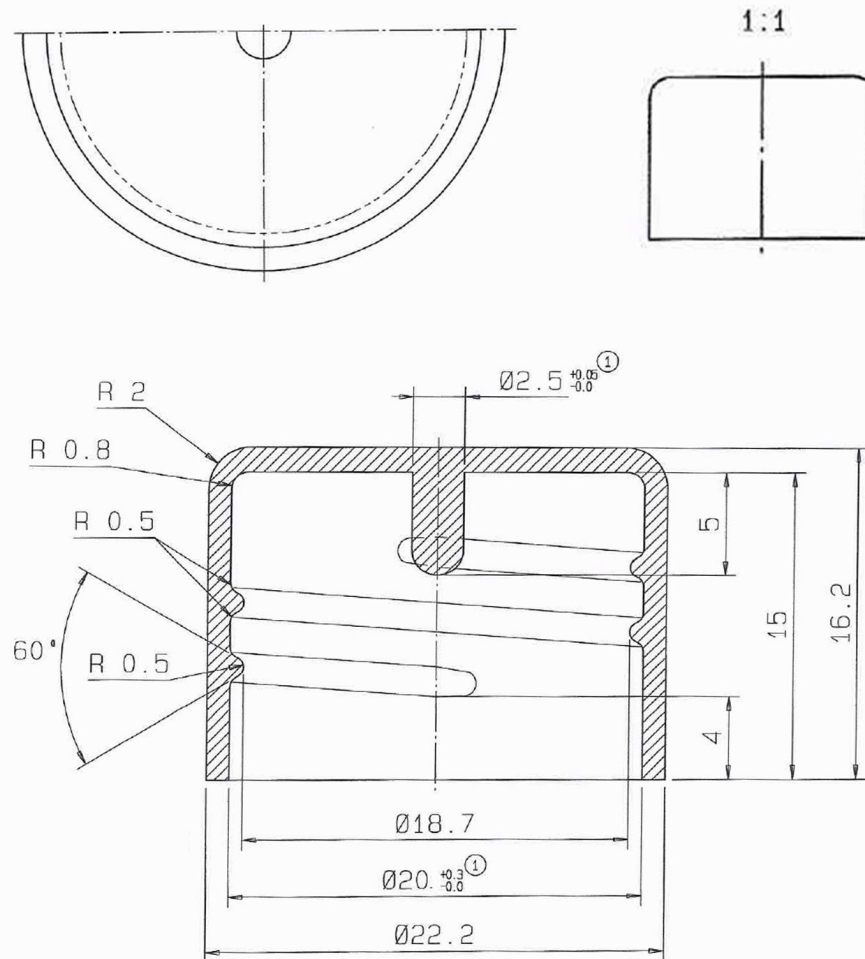

CLOSURES

BLUESKY

20/410 Smooth Wall Natural Screw Cap C/W Internal Hole Plug

No Image

Bluesky Product Code	200SCNSW-SHP
Colour	Natural
Neck Size	20/410
Height	16.2mm
Width	22.2mm
Weight	1.45g ± 0.2g
Last Updated By	GJW - 24/05/2021