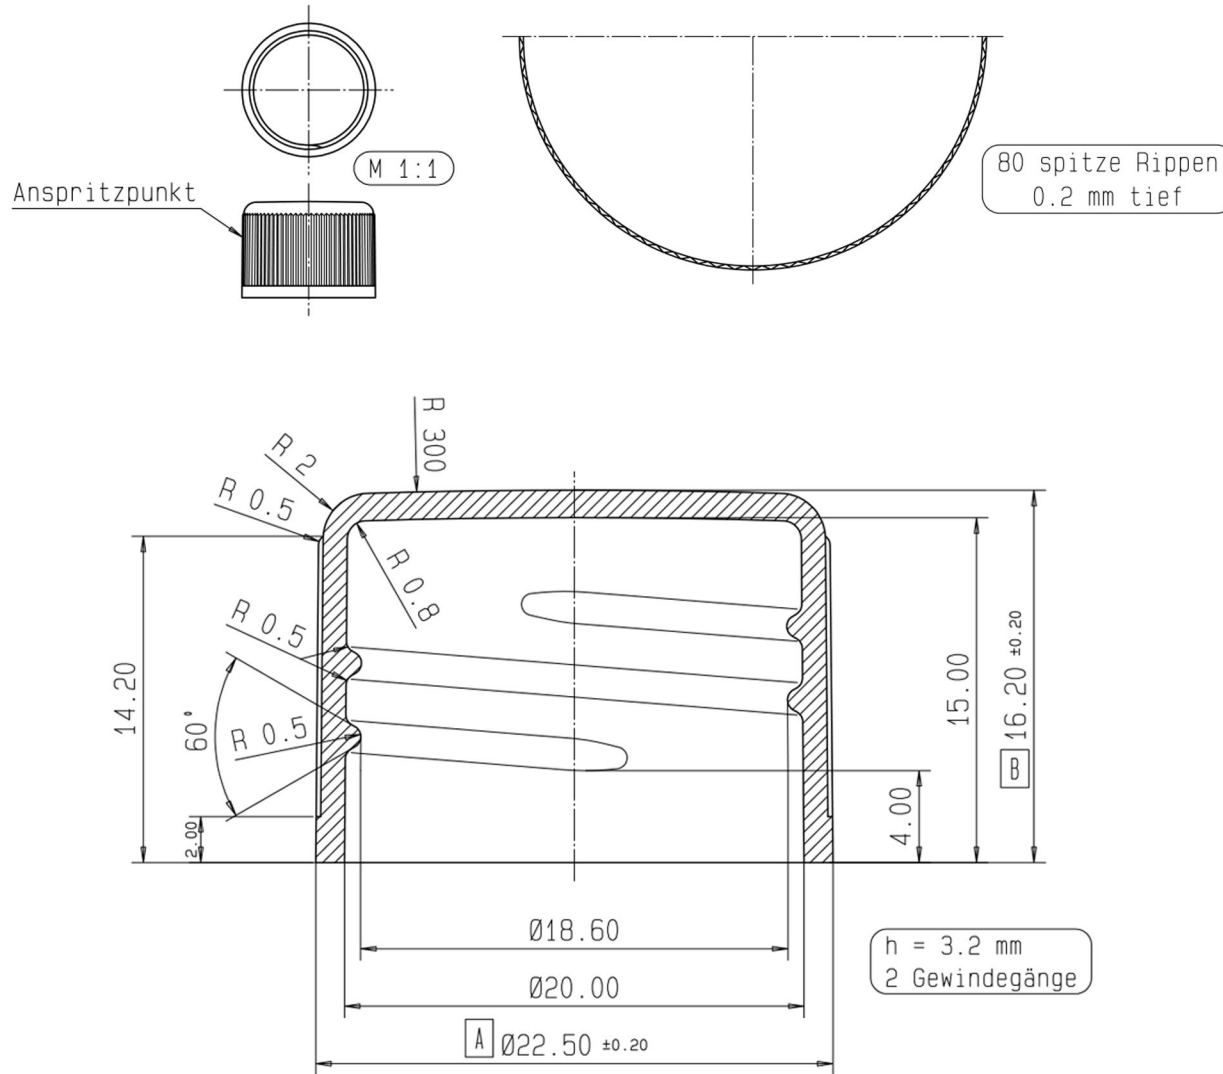

CLOSURES

BLUESKY

20/410 White PP Cap, EPE Lined

Bluesky Product Code	200SCW-E
Colour	White
Material	PP
Neck Size	20/410
Height	16.20mm ± 0.20mm
Width	22.50mm ± 0.20mm
Weight	1.50g ± 0.20g
Last updated by	GJW – 30/10/2020