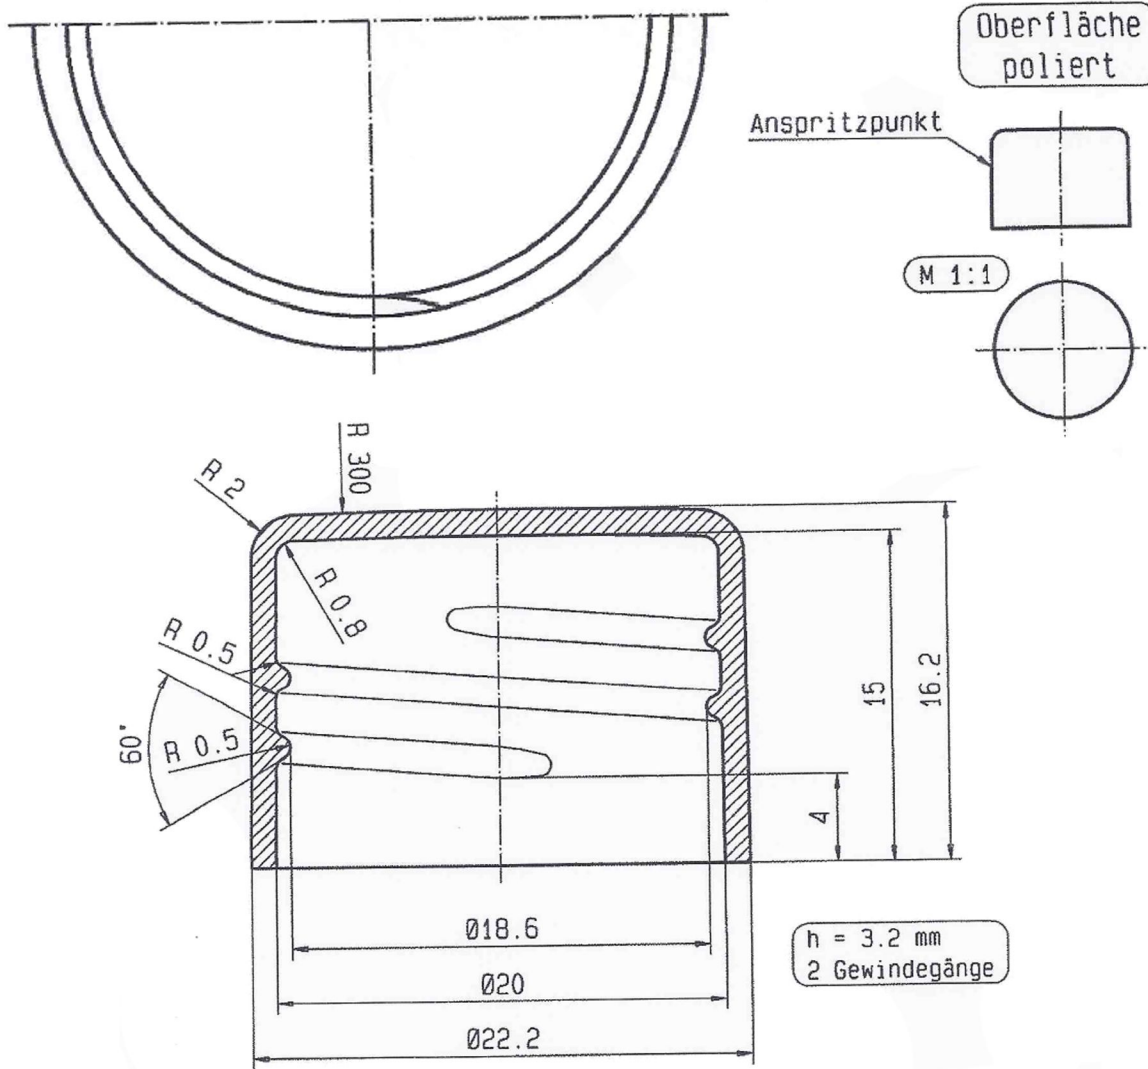

### 20/410 Smooth Wall Screw Cap- EPE lined

No Image

Bluesky Product Code	200SCXSW-E
Colour	N/A
Material	PP
Neck Size	20/410
Height	16.2mm
Width	22.2mm
Last updated by	GJW - 03/11/2020

Bluesky, Horizon House, Estate Road Five, Grimsby, DN31 2TG