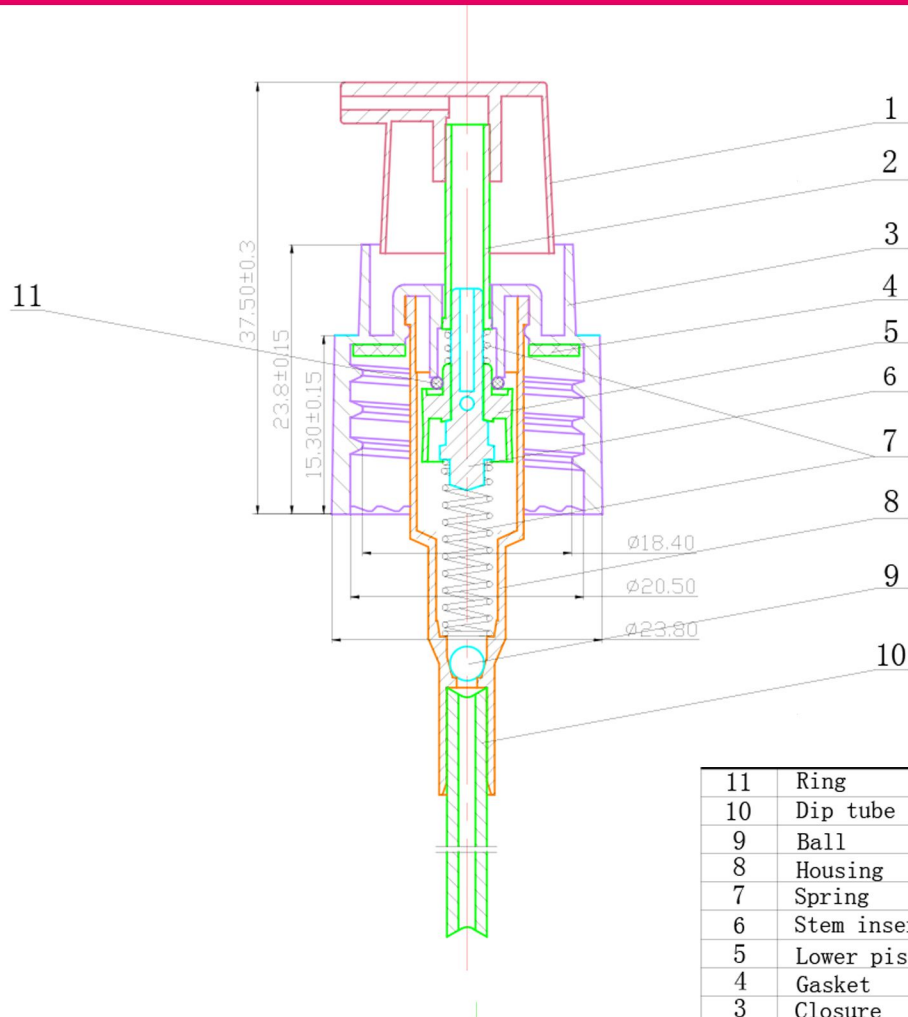

CLOSURES

BLUESKY

20/410 White Smoothwall Treatment Pump c/w O Cap 120 FBOG

11	Ring	RUBBER	1
10	Dip tube	HDPE	1
9	Ball	GLASS	1
8	Housing	PP	1
7	Spring	SS304	1
6	Stem insert	LDPE	1
5	Lower piston	LDPE	1
4	Gasket	PE	1
3	Closure	PP	1
2	Up piston	LDPE	1
1	Actuator	PP	1
No	Name	Material	Quantity

Bluesky Product Code
Last Updated By

200TP*SW-XXE2
GJW - 15/12/2020