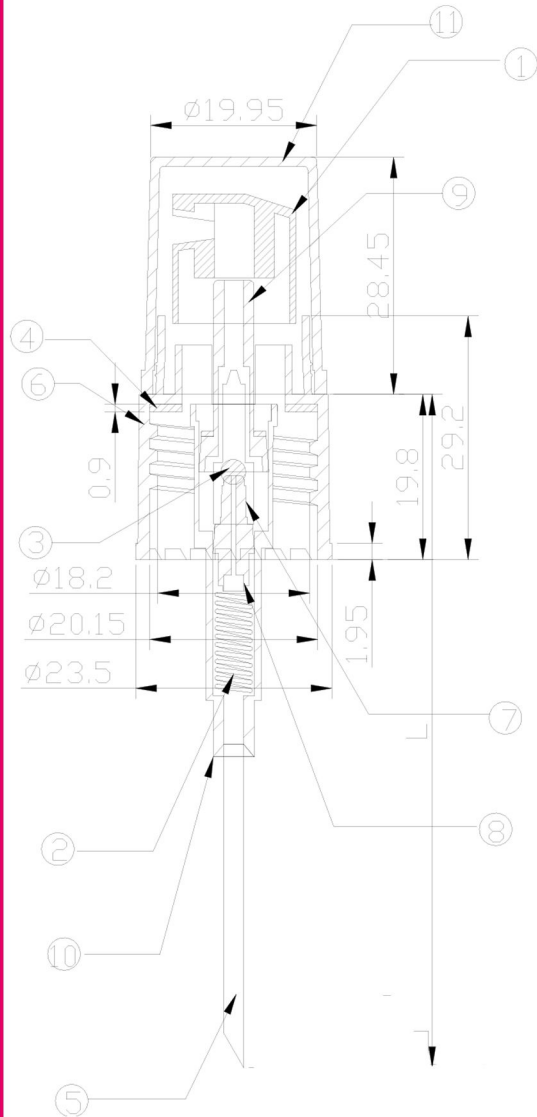

Closures

BLUESKY

20/415 Natural Atomiser c/w K Overcap

closure is ribbed wall , output is 0.16ml .

11	Cover	1	AS
10	bady	1	PP
9	Piston POLE	1	PP
8	Piston	1	HDPE
7	Piston Controller	1	PP
6	Closure	1	PP
5	Tube	1	PP
4	Gasket	1	PVE
3	Glass ball	1	Glass
2	Spring	1	304 Stainless Steel
1	Actuator	1	PP
number	Name	Amount	Datum

Bluesky Product Code
Last Updated By

205FS*-XXXE
GJW - 02/12/2020