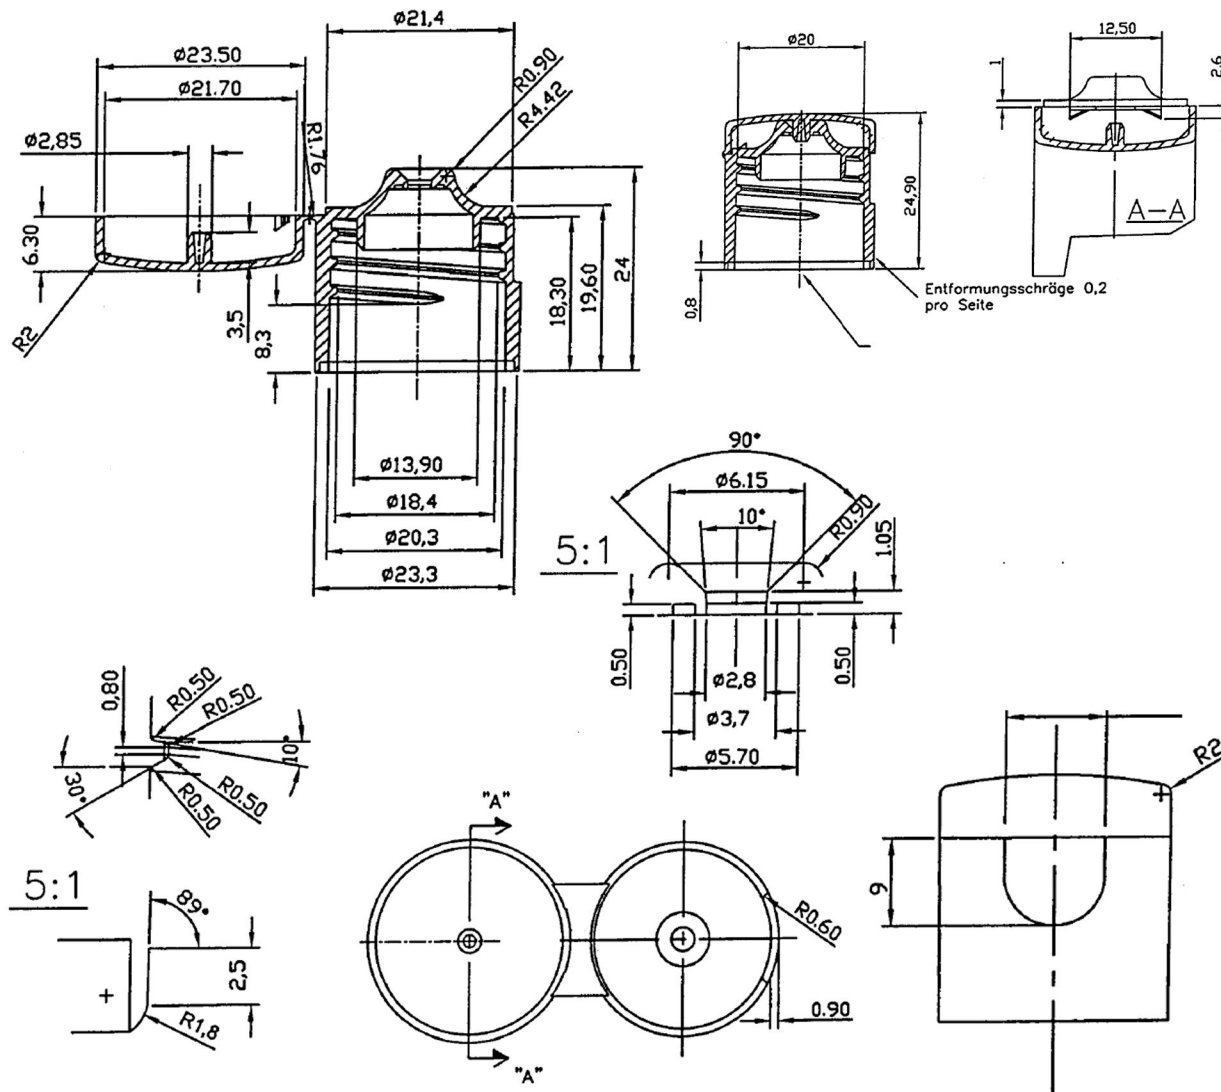

CLOSURES

BLUESKY

20/415 Smoothwall Flip Top

Bluesky Product Code	205FT*
Colour	N/A
Height	24.90mm
Width	23.3mm
Neck Size	20/415
Last Updated By	GJW - 30/11/2020

Bluesky, Horizon House, Estate Road Five, Grimsby, DN31 2TG