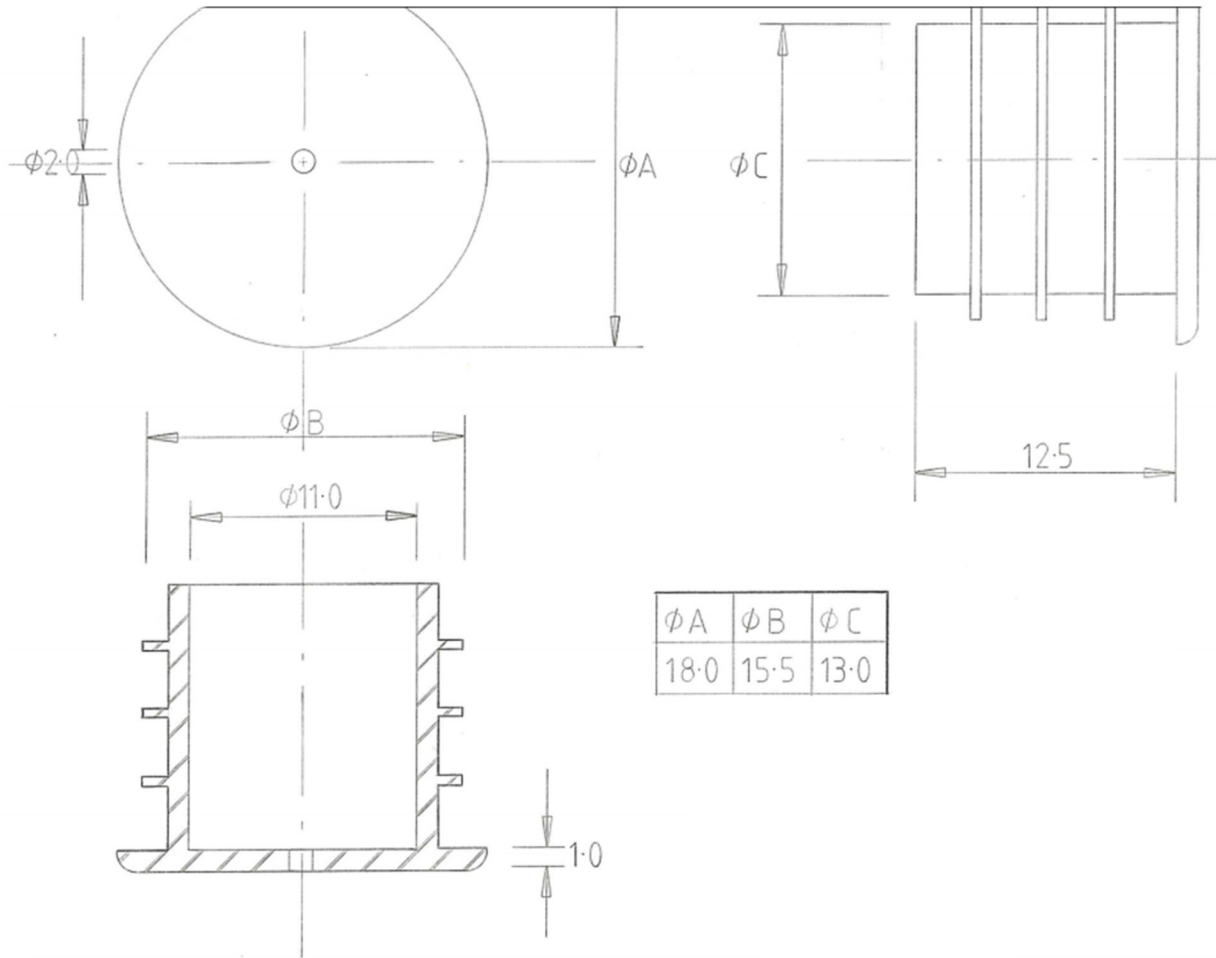

### 20mm Natural Single Hole Plug

Bluesky Product Code	20SHP
Colour	Natural
Material	LDPE
Neck Size	20mm
Height	13.5mm
Width	18mm
Weight	N/A
Last updated by	LG - 22/11/2019