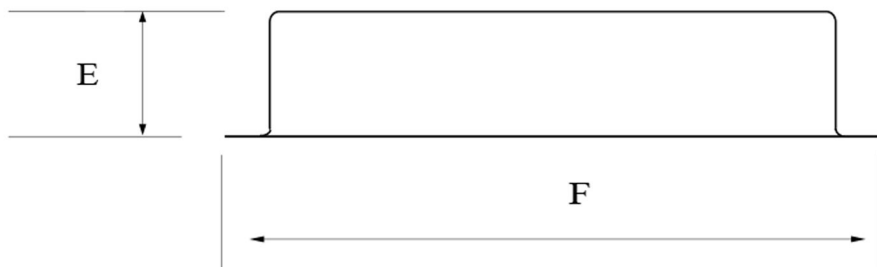

CLOSURES

BLUESKY

24/410 Lacquered Aluminium EPE Lined Cap

No Image

Bluesky Product Code	240AE
Material	Aluminium 0.25mm
Neck Size	24/410
Height	12.0mm
Width	26.7mm
A	24.6
B	26.7
C	12.0
D	22.5
E	12.1
F	29.66
G	1/16
H	8 TPI
I	10.73
Last updated by	GJW – 04/09/2020