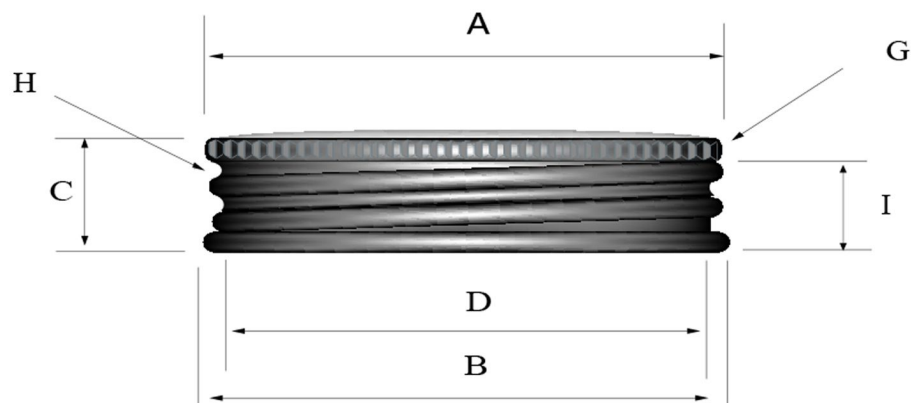

CLOSURES

BLUESKY

24/410 Lacquered Aluminium EPE Lined Cap

No Image

Bluesky Product Code	240AE
Material	Aluminium 0.25mm
Neck Size	24/410
Height	12.0mm
Width	26.7mm
A	24.6
B	26.7
C	12.0
D	22.5
E	12.1
F	29.66
G	1/16
H	8 TPI
I	10.73
Last updated by	GJW – 04/09/2020