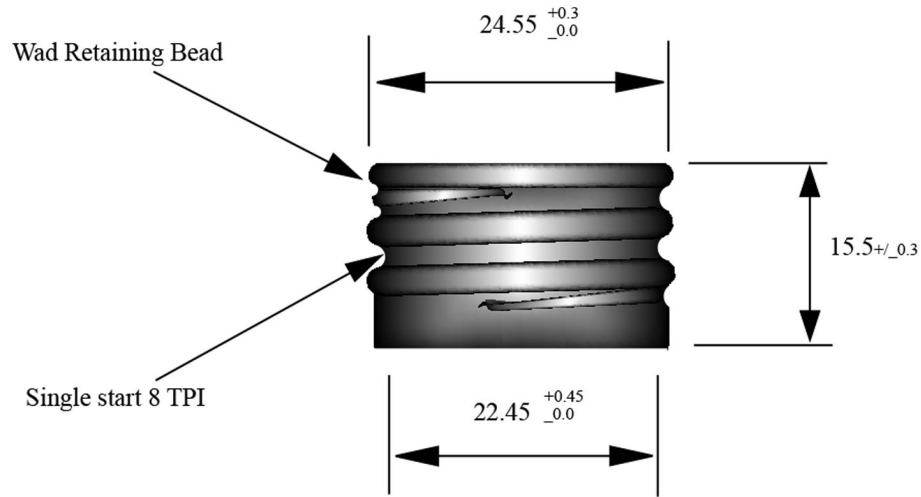

### 24/410 Brushed Aluminium Ribbed Deep Skirt Screw Cap, EPE Lined

No Image

Bluesky Product Code	240AEDS
Colour	N/A
Neck Size	24/410
Last Updated By	GJW - 16/06/2021