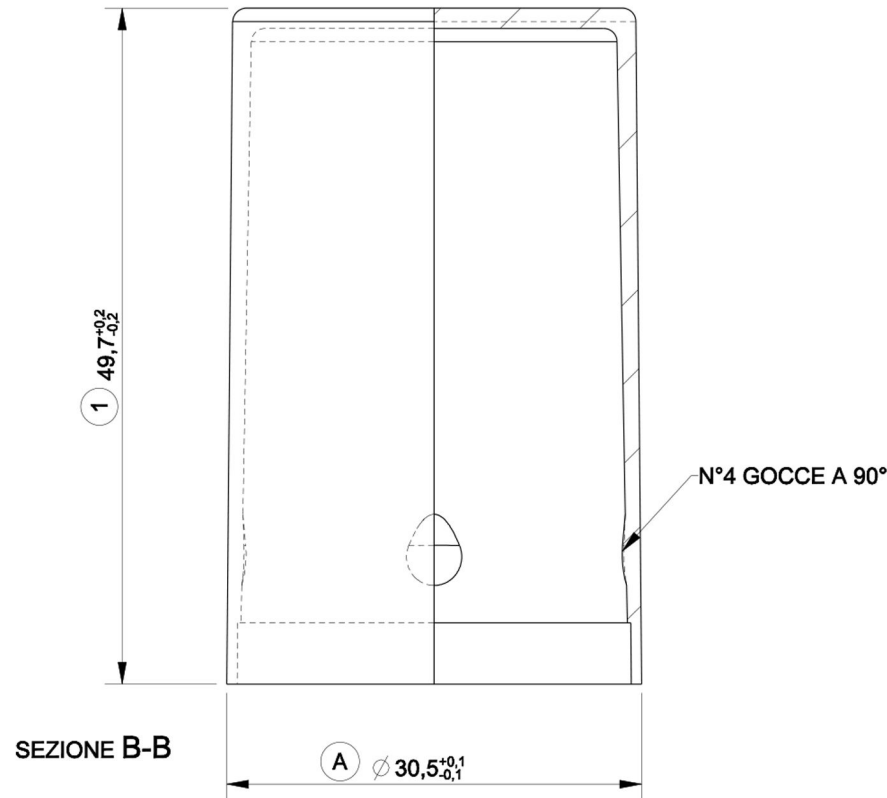

CLOSURES

BLUESKY

24/410 Clear SAN AB 285 Flat Overcap

No Image

Bluesky Product Code	240AOCC
Colour	N/A
Material	SAN
Weight	6.5g
Neck Size	24/410
Last Updated By	GJW - 25/05/2021

Bluesky, Horizon House, Estate Road Five, Grimsby, DN31 2TG