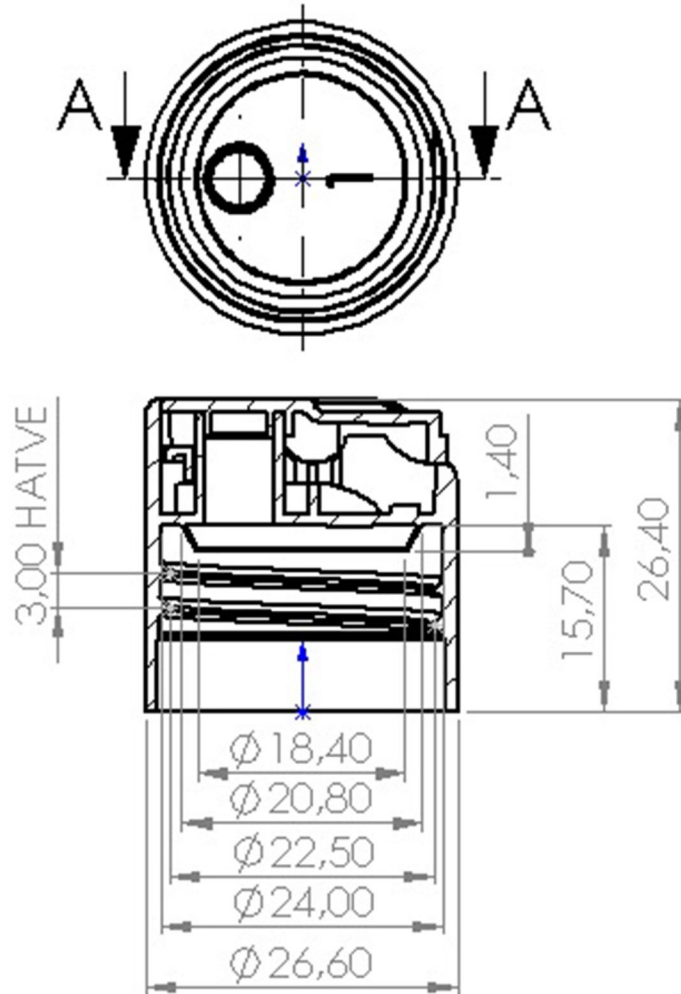

### 24/410 Black Smoothwall Disc Top

Bluesky Product Code	240DTB
Colour	Black
Material	PP
Neck Size	24/410
Height	26.4mm
Width	26.6mm
Weight	N/A
Last updated by	LG - 04/11/2019