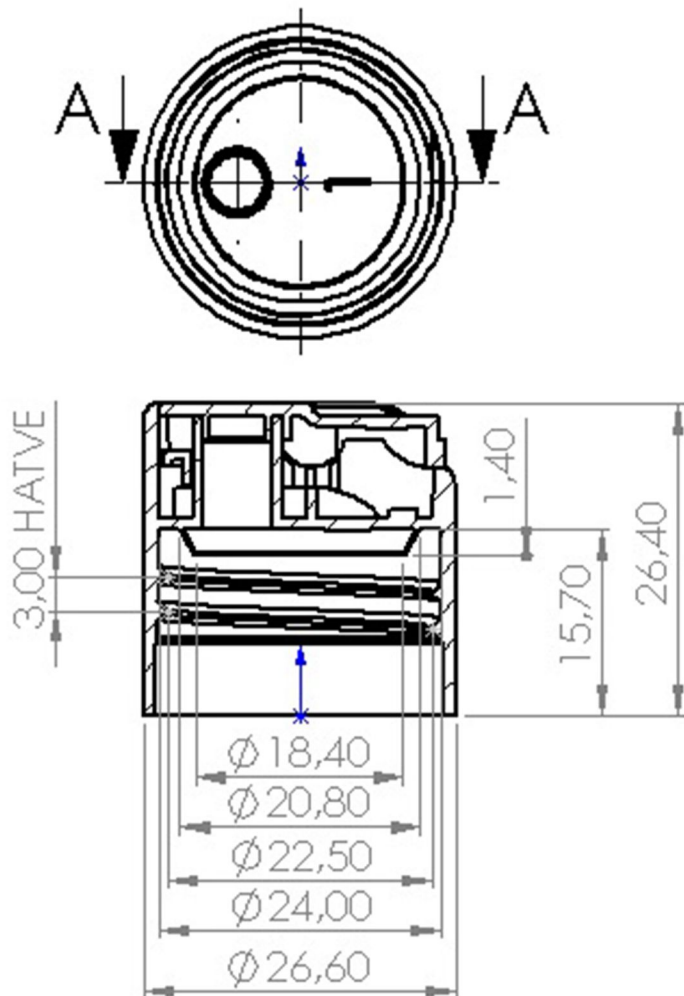

CLOSURES

BLUESKY

24/410 White Smoothwall Disc Top

Bluesky Product Code	240DTW
Colour	White
Material	PP
Neck Size	24/410
Height	26.4mm
Width	26.6mm
Weight	N/A
Last updated by	LG – 04/11/2019