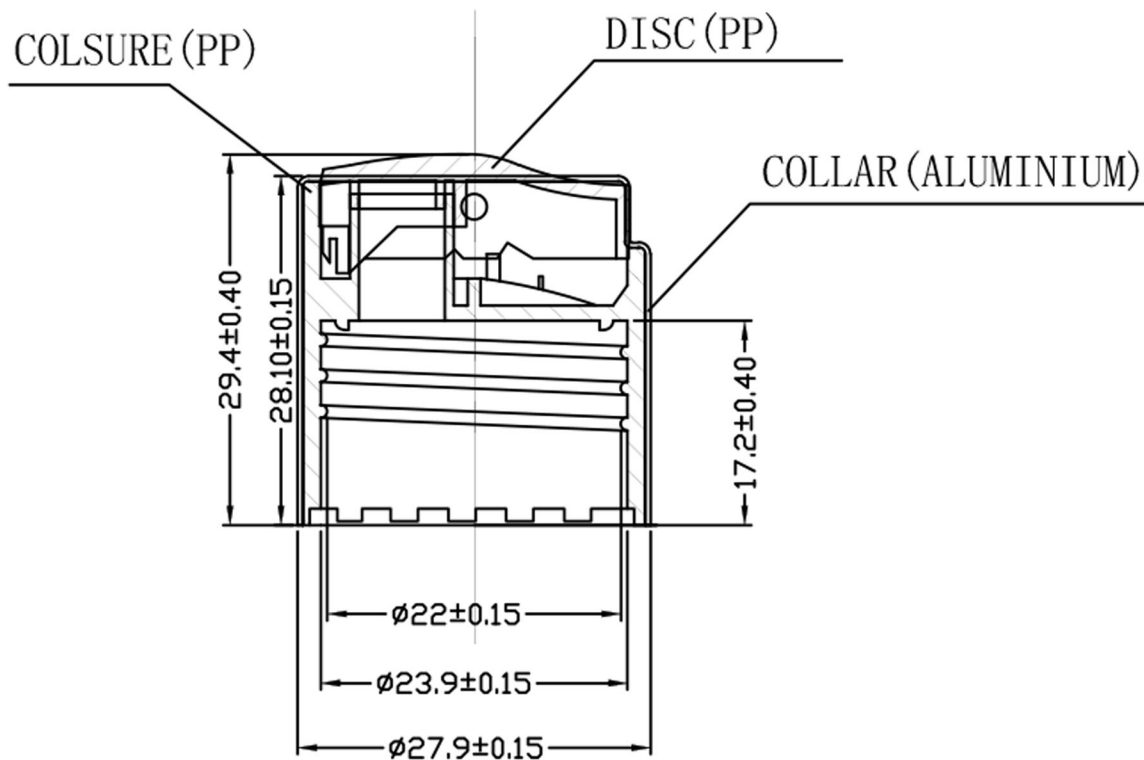

CLOSURES

BLUESKY

24/410 Disc Top c/w Gloss Silver Collar

Bluesky Product Code

240DT*-G*CE

Neck Size

24/410

Colour

N/A

Height

29.4mm ± 0.4mm

Width

27.9mm ± 0.15mm

Material

PP

Last Updated By