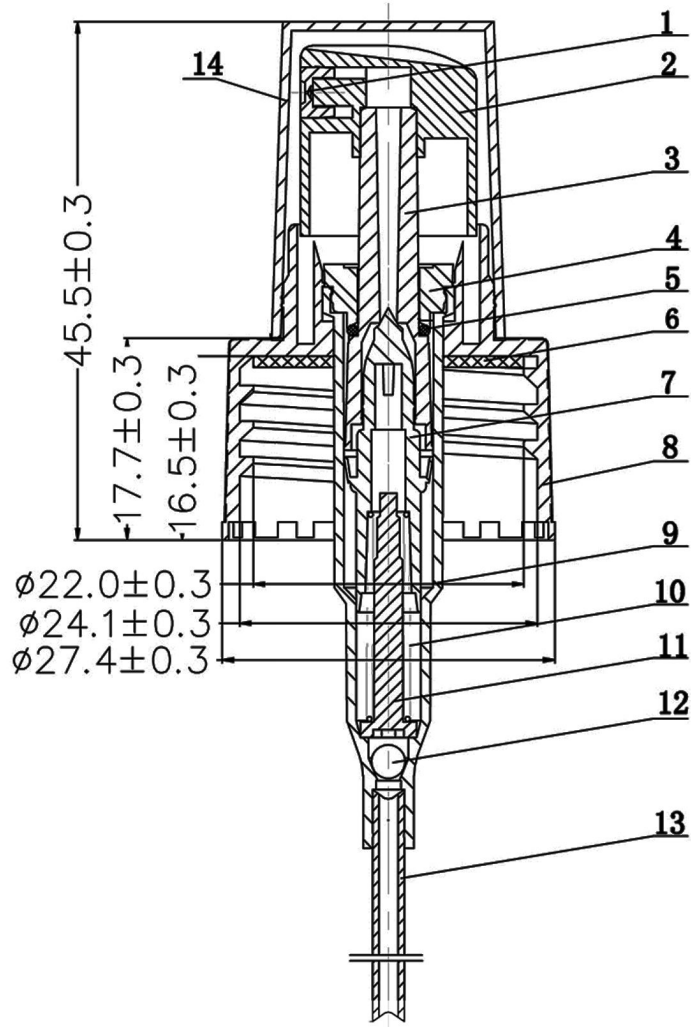

CLOSURES

BLUESKY

24/410 Black Smoothwall Atomiser, K Cap, DT 200mm FBOG

14	Cap	K RESIN	1
13	Dip tube	PE	1
12	Ball	GLASS	1
11	Matting	PE	1
10	Spring	304	1
9	Housing	PP	1
8	Closure	PP	1
7	Lower piston	PE	1
6	Gasket	PE	1
5	Ring	RUBBER	1
4	Collar	PP	1
3	Up piston	PE	1
2	Actuator	PP	1
1	Nozzle	POM	1
No	Name	Material	Quantity

No Image

Bluesky Product Code	240FSBSW-200E
Colour	N/A
Neck Size	24/410
Last Updated By	GJW - 19/01/2021