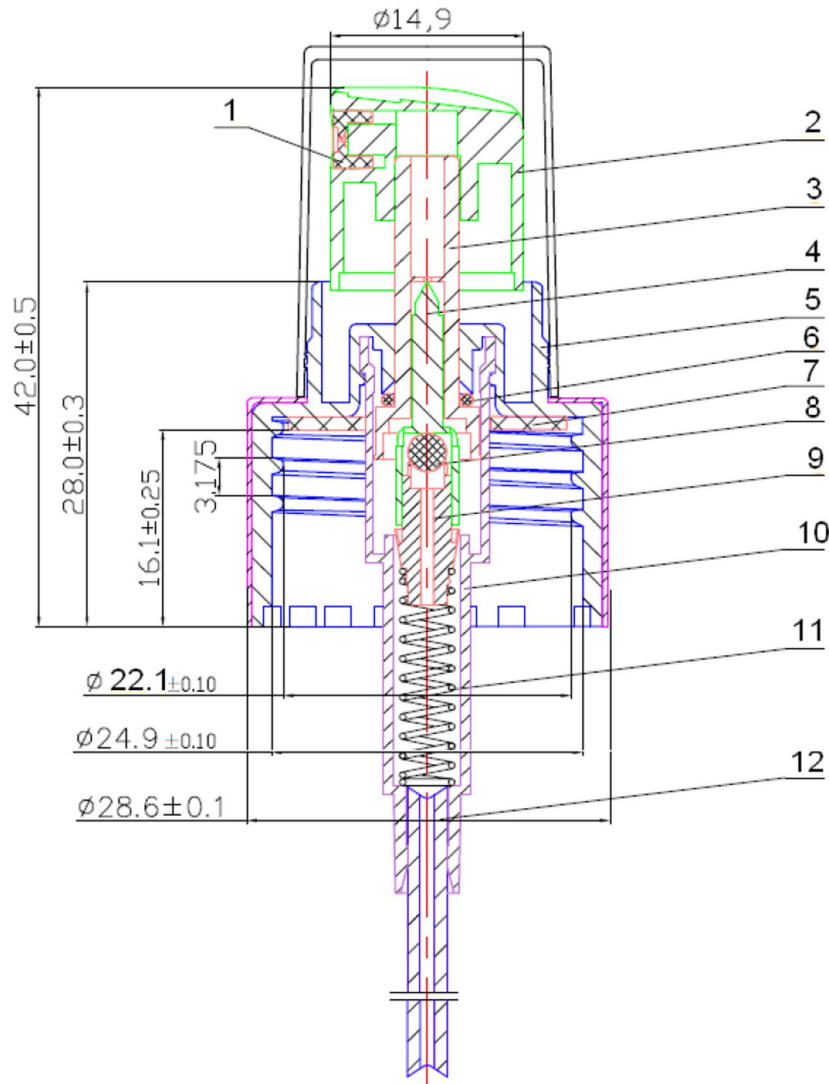

CLOSURES

BLUESKY

24/410 Natural Smoothwall Atomiser, K Cap, DT 200mm FBOG

No Image

Bluesky Product Code	240FSNSW-200E
1	Nozzle PCM
2	Actuator PP
3	Up Piston LDPE
4	Stem Insert LDPE
5	Closure PP
6	Gasket PE
7	Gasket LDPE
8	Ball Glass
9	Lower Piston LDPE
10	Housing PP
11	Spring Steel
12	Diptube HDPE
No.	Component Material
Last Updated By	GJW - 18/01/2021