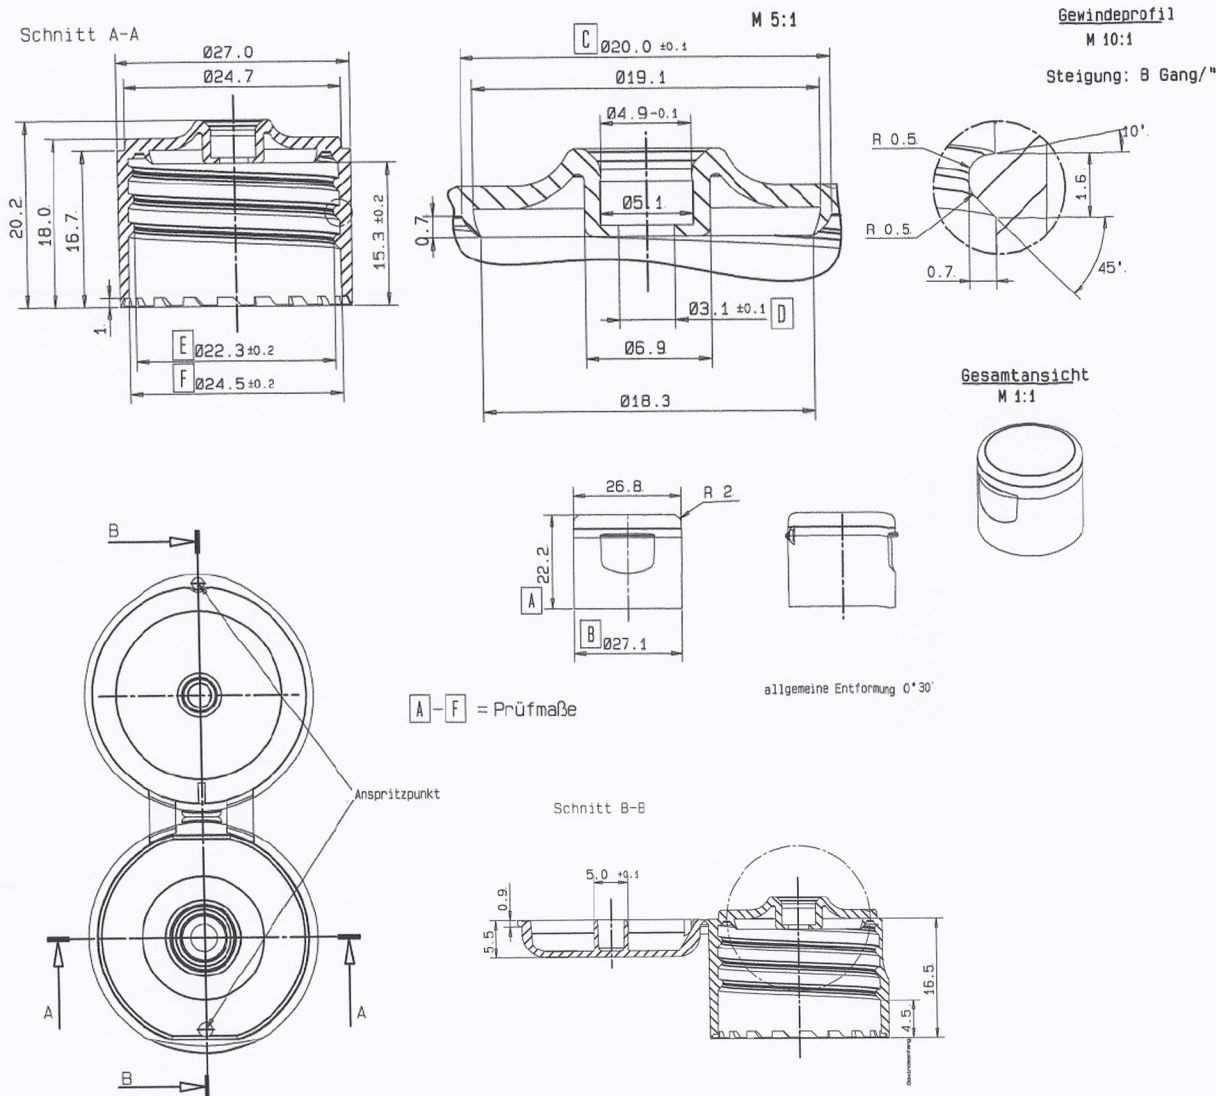

24/410 Smoothwall Flip Tob, Crabsclaw Seal

Bluesky Product Code
 Colour
 Height
 Width
 Neck Size
 Last Updated By

240FT*
 N/A
 22.2mm
 24.5mm ± 0.2mm
 24/410
 GJW - 30/11/2020