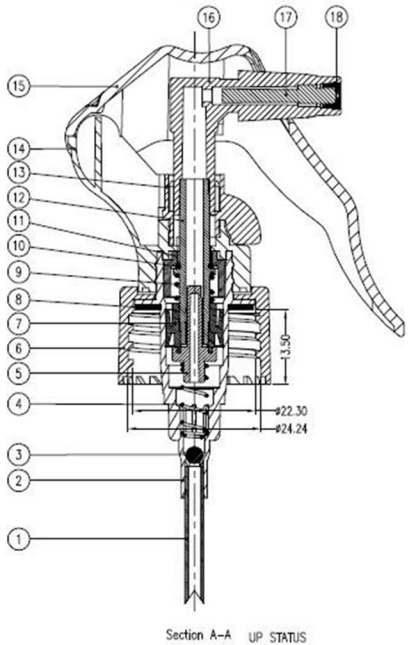

CLOSURES

BLUESKY

24/410 Black Mini Triggerspray, 212mm Dip Tube FBOG

Bluesky Product Code		240MTSB-212E
18	Insert	POM
17	Spray Valve	PP
16	Shaft	PP
15	Trigger	PP
14	Connect	PP
13	Switch	PP
12	Stem	POM
11	Seal	POM
10	O Ring	Rubber
9	Short Spring	SUS304
8	Gasket	PE
7	Piston	LDPE
6	Closure	PP
5	Needle	POM
4	Long Spring	SUS304
3	Ball	Glass
2	Housing	PP
1	Dip Tube	LDPE
No.	Component	Material