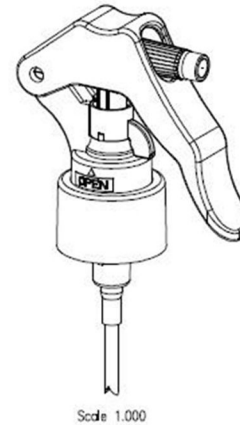

CLOSURES

BLUESKY

24/410 Black Mini Triggerspray, 212mm Dip Tube FBOG

Bluesky Product Code		240MTSB-212E
18	Insert	POM
17	Spray Valve	PP
16	Shaft	PP
15	Trigger	PP
14	Connect	PP
13	Switch	PP
12	Stem	POM
11	Seal	POM
10	O Ring	Rubber
9	Short Spring	SUS304
8	Gasket	PE
7	Piston	LDPE
6	Closure	PP
5	Needle	POM
4	Long Spring	SUS304
3	Ball	Glass
2	Housing	PP
1	Dip Tube	LDPE
No.	Component	Material