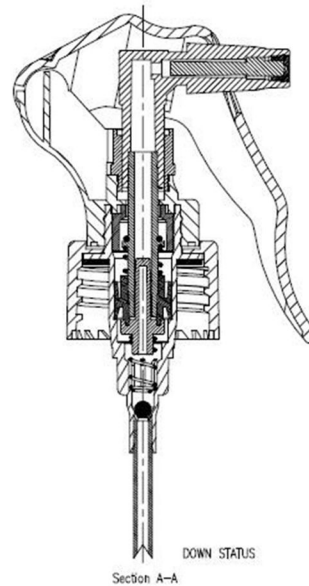

CLOSURES

BLUESKY

24/410 Black Mini Triggerspray, 212mm Dip Tube FBOG

Bluesky Product Code		240MTSB-212E
18	Insert	POM
17	Spray Valve	PP
16	Shaft	PP
15	Trigger	PP
14	Connect	PP
13	Switch	PP
12	Stem	POM
11	Seal	POM
10	O Ring	Rubber
9	Short Spring	SUS304
8	Gasket	PE
7	Piston	LDPE
6	Closure	PP
5	Needle	POM
4	Long Spring	SUS304
3	Ball	Glass
2	Housing	PP
1	Dip Tube	LDPE
No.	Component	Material