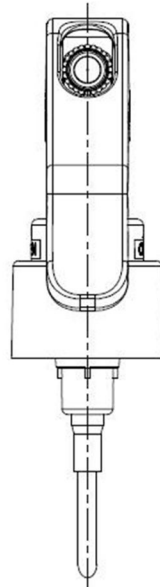

CLOSURES

BLUESKY

24/410 Black Mini Triggerspray, 212mm Dip Tube FBOG

Bluesky Product Code		240MTSB-212E
18	Insert	POM
17	Spray Valve	PP
16	Shaft	PP
15	Trigger	PP
14	Connect	PP
13	Switch	PP
12	Stem	POM
11	Seal	POM
10	O Ring	Rubber
9	Short Spring	SUS304
8	Gasket	PE
7	Piston	LDPE
6	Closure	PP
5	Needle	POM
4	Long Spring	SUS304
3	Ball	Glass
2	Housing	PP
1	Dip Tube	LDPE
No.	Component	Material