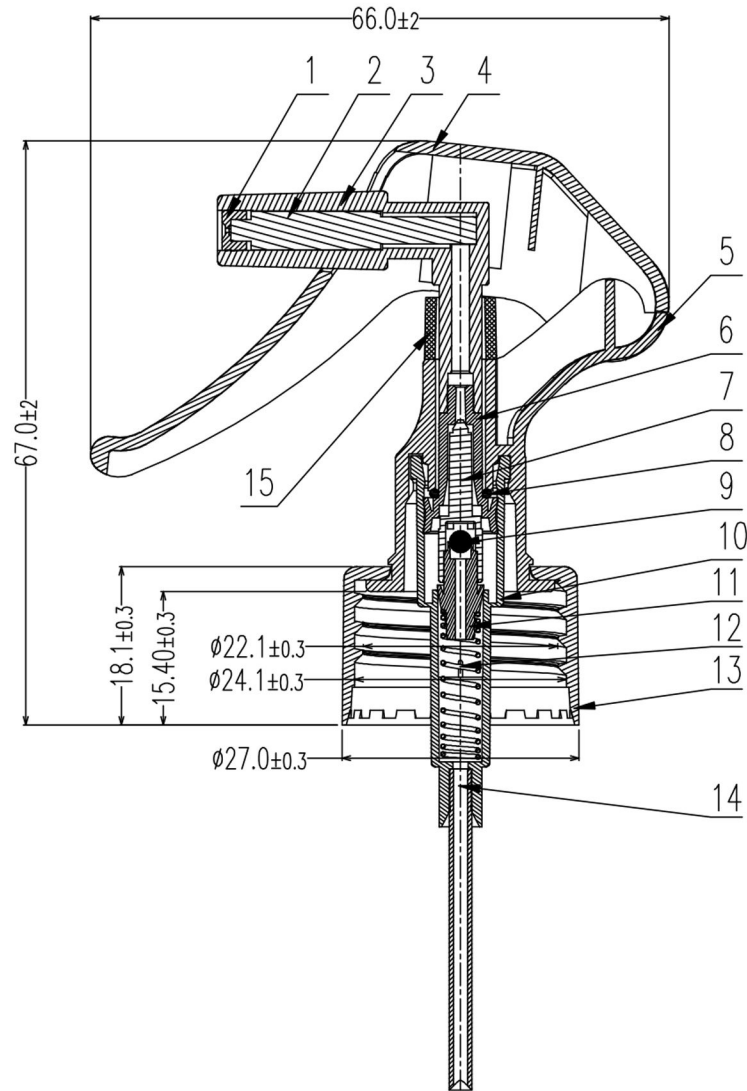

24/410 Mini Triggerspray, 212mm Dip Tube FBOG

Bluesky Product Code		240MTS*-212E2
1	Nozzle	POM
2	Insert	PP
3	Master Housing	PP
4	Trigger	PP
5	Main Chamber	PP
6	Up Piston	PE
7	Stem Insert	POM
8	O Ring	Rubber
9	Ball	Glass
10	Housing	PP
11	Lower Piston	PE
12	Spring	304
13	Closure	PP
14	Dip Tube	PE
15	Switch	PP
Last updated by		GJW – 14/10/2020