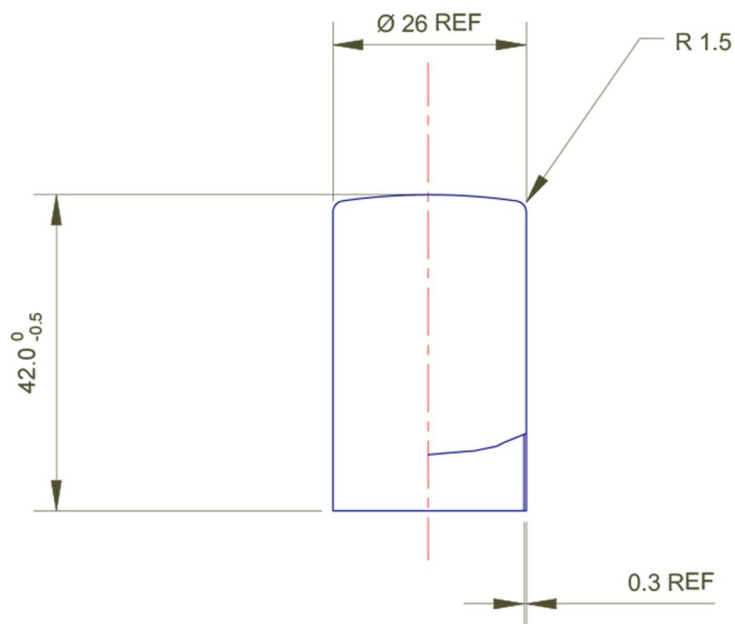

### 24mm Gloss Silver Overcap

Bluesky Product Code	2400C**
Colour	N/A
Height	42mm $\pm$ 0.5mm
Width	24.9mm
Neck Size	24/410
Last Updated By	GJW - 14/12/2020