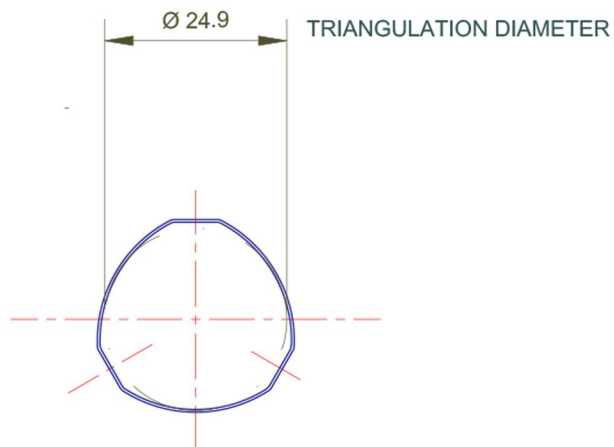

### 24mm Gloss Silver Overcap

Bluesky Product Code	2400C**
Colour	N/A
Height	42mm $\pm$ 0.5mm
Width	24.9mm
Neck Size	24/410
Last Updated By	GJW - 14/12/2020