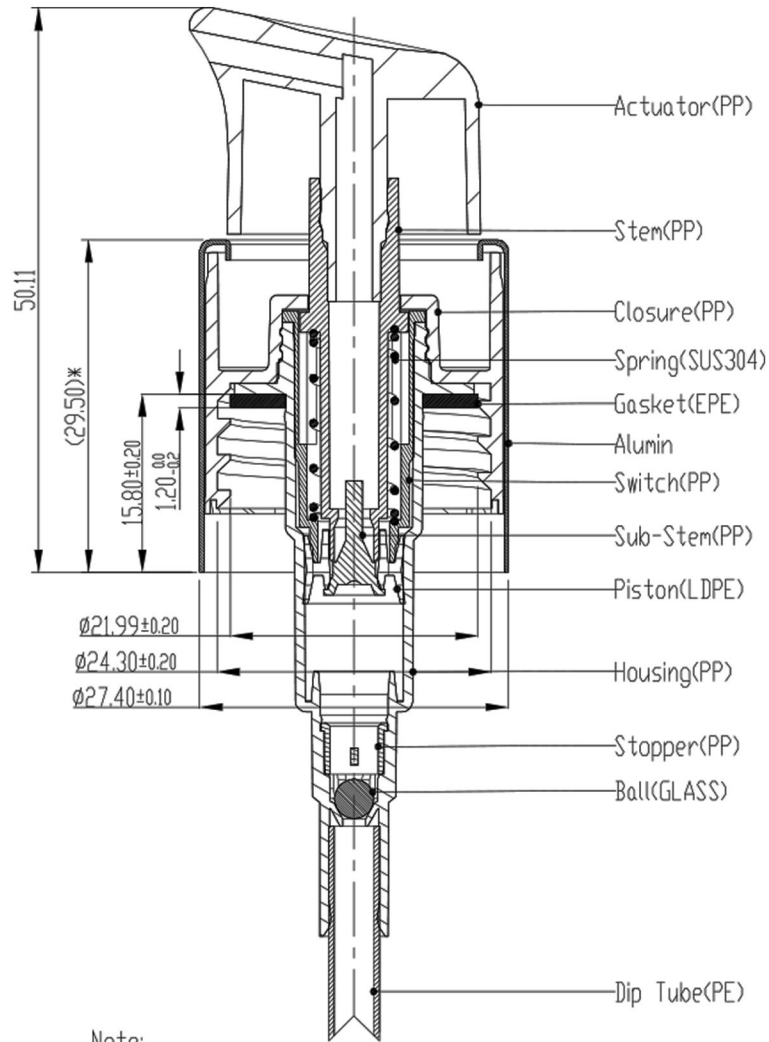

CLOSURES

BLUESKY

24/410 White Treatment Pump c/w Gloss Silver Collar, 210 FBOG

Note:
 1. Dosage: 0.5ml±0.02
 2. Dip tube pull force: 15<F<25

Bluesky Product Code	240TPWGSC-210E
Colour	White / Silver
Material	Various
Seal type	Gasket
Orifice	N/A
Dosage	500 mcl
Neck size	24/410
Diptube Length	210 mm
Last updated by	LG – 31/10/2019