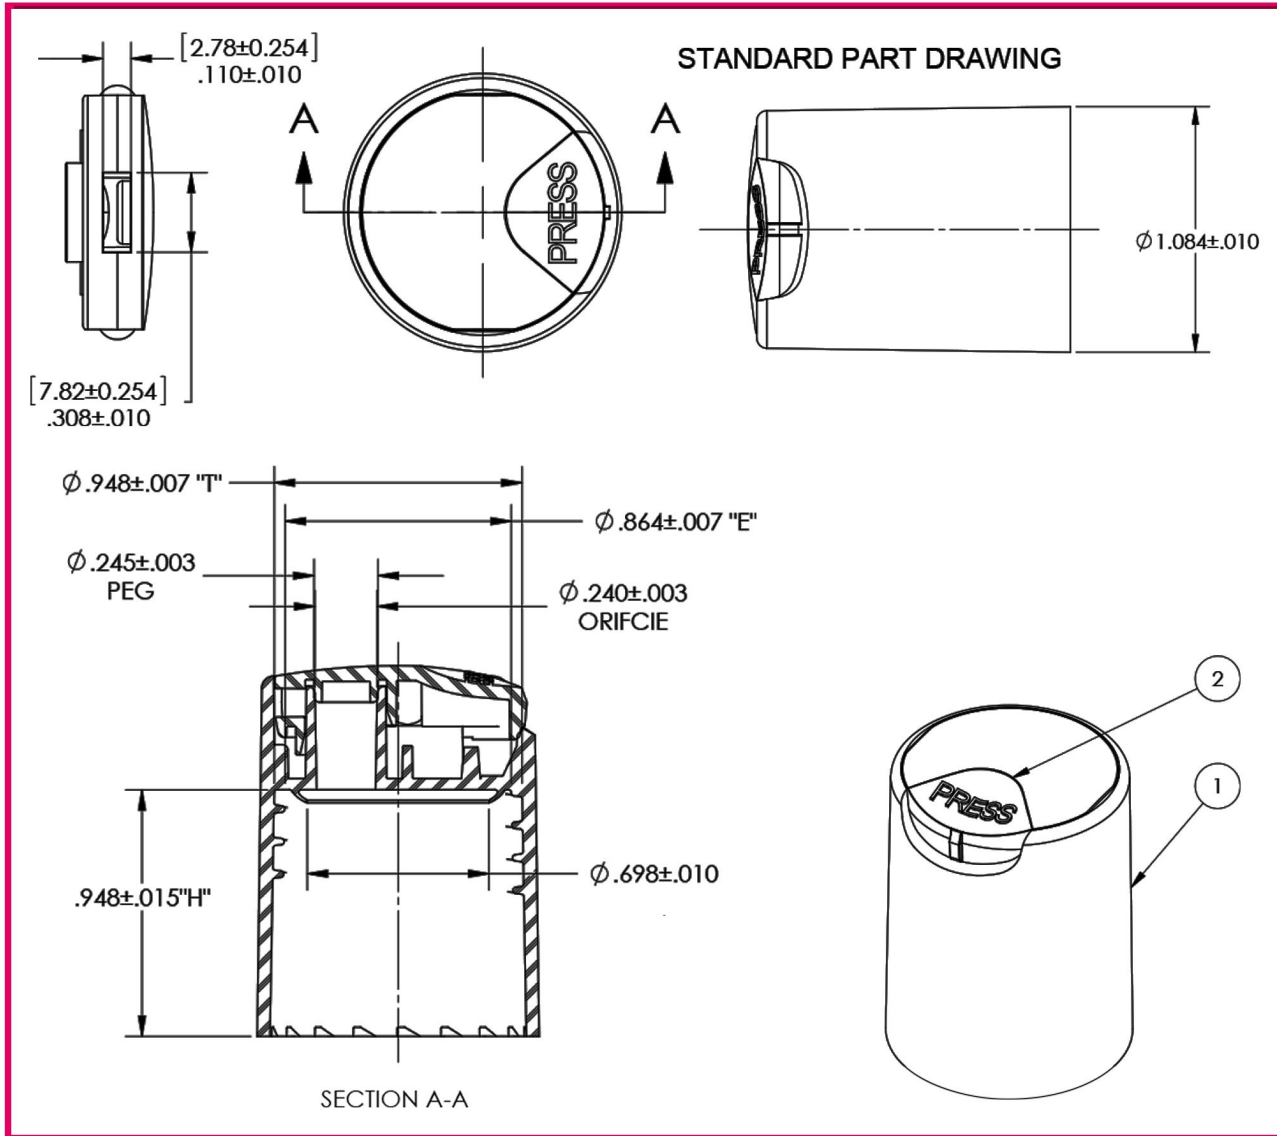

CLOSURES

BLUESKY

24/415 Smoothwall Disc Top

No Image

Bluesky Product Code	245DT*
Colour	N/A
Neck Size	24/415
Last Updated By	GJW - 07/01/2021