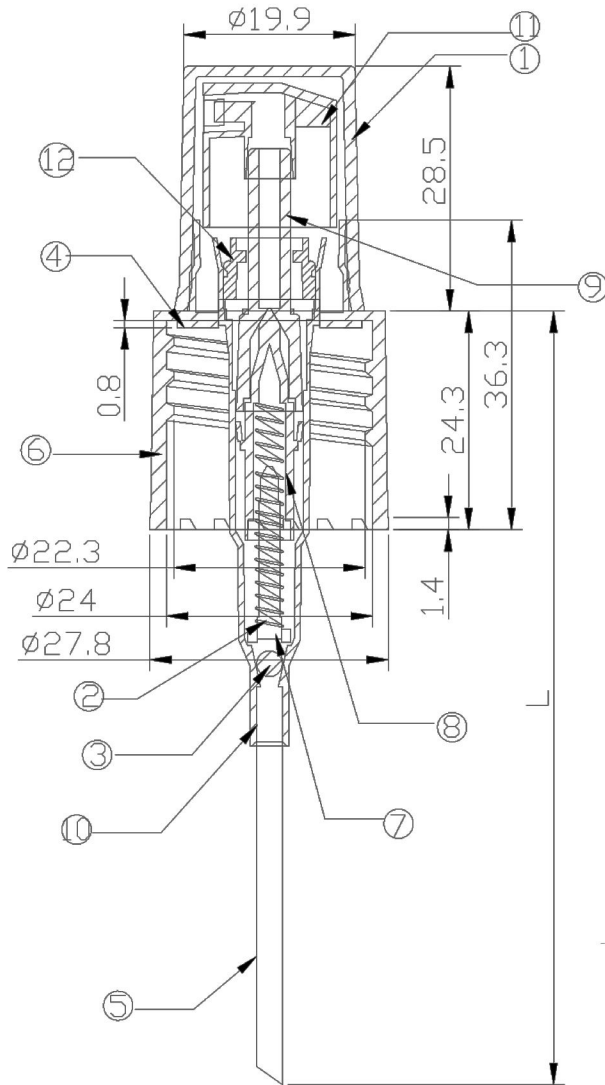

CLOSURES

BLUESKY

24/415 Atomiser c/w K Overcap

closure is ribbed wall ,output is 0.2ml .

12	Connect pole	1	PP
11	Cover	1	AS
10	bady	1	PP
9	Piston POLE	1	PP
8	Piston	1	HDPE
7	Piston Controller	1	PP
6	Closure	1	PP
5	Tube	1	PP
4	Gasket	1	PVE
3	Glass ball	1	Glass
2	Spring	1	304 Stainless Steel
1	Actuator	1	PP
number	Name	Amount	Datum

Bluesky Product Code
Last Updated By

245FS*-XXXE
GJW - 02/12/2020