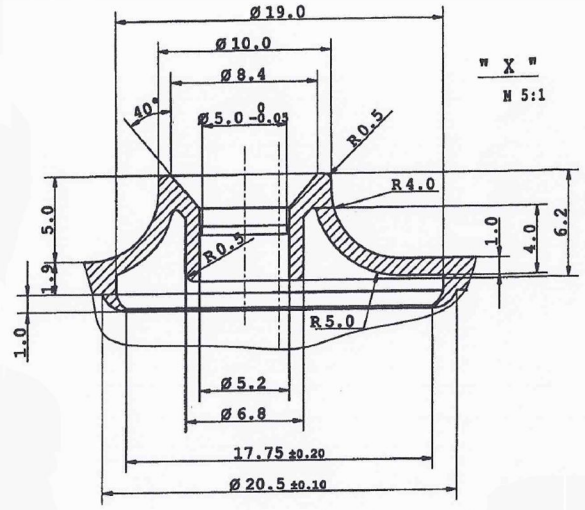

24/415 Smoothwall Flip Top, 3mm Orifice

Bluesky Product Code	245FT*
Colour	N/A
Height	32.4mm
Width	27.6mm
Neck Size	24/415
Last Updated By	GJW - 30/11/2020