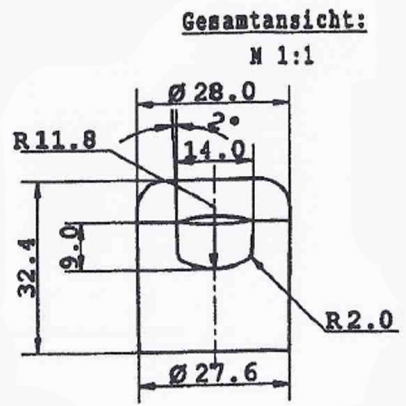

24/415 Smoothwall Flip Top, 3mm Orifice

Bluesky Product Code	245FT*
Colour	N/A
Height	32.4mm
Width	27.6mm
Neck Size	24/415
Last Updated By	GJW - 30/11/2020