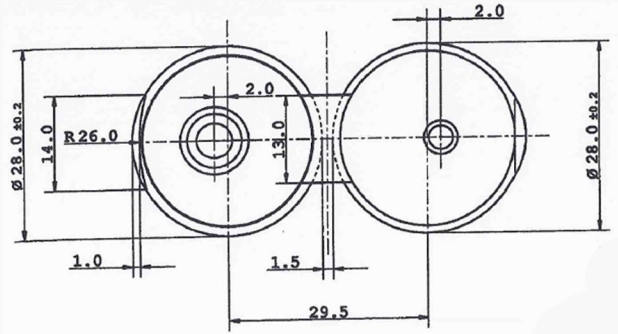

24/415 Smoothwall Flip Top, 3mm Orifice

Bluesky Product Code	245FT*
Colour	N/A
Height	32.4mm
Width	27.6mm
Neck Size	24/415
Last Updated By	GJW - 30/11/2020