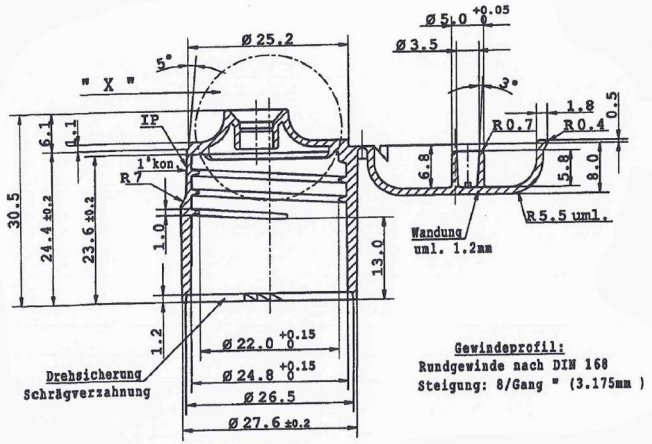

24/415 Smoothwall Flip Top, 3mm Orifice

Bluesky Product Code	245FT*
Colour	N/A
Height	32.4mm
Width	27.6mm
Neck Size	24/415
Last Updated By	GJW - 30/11/2020